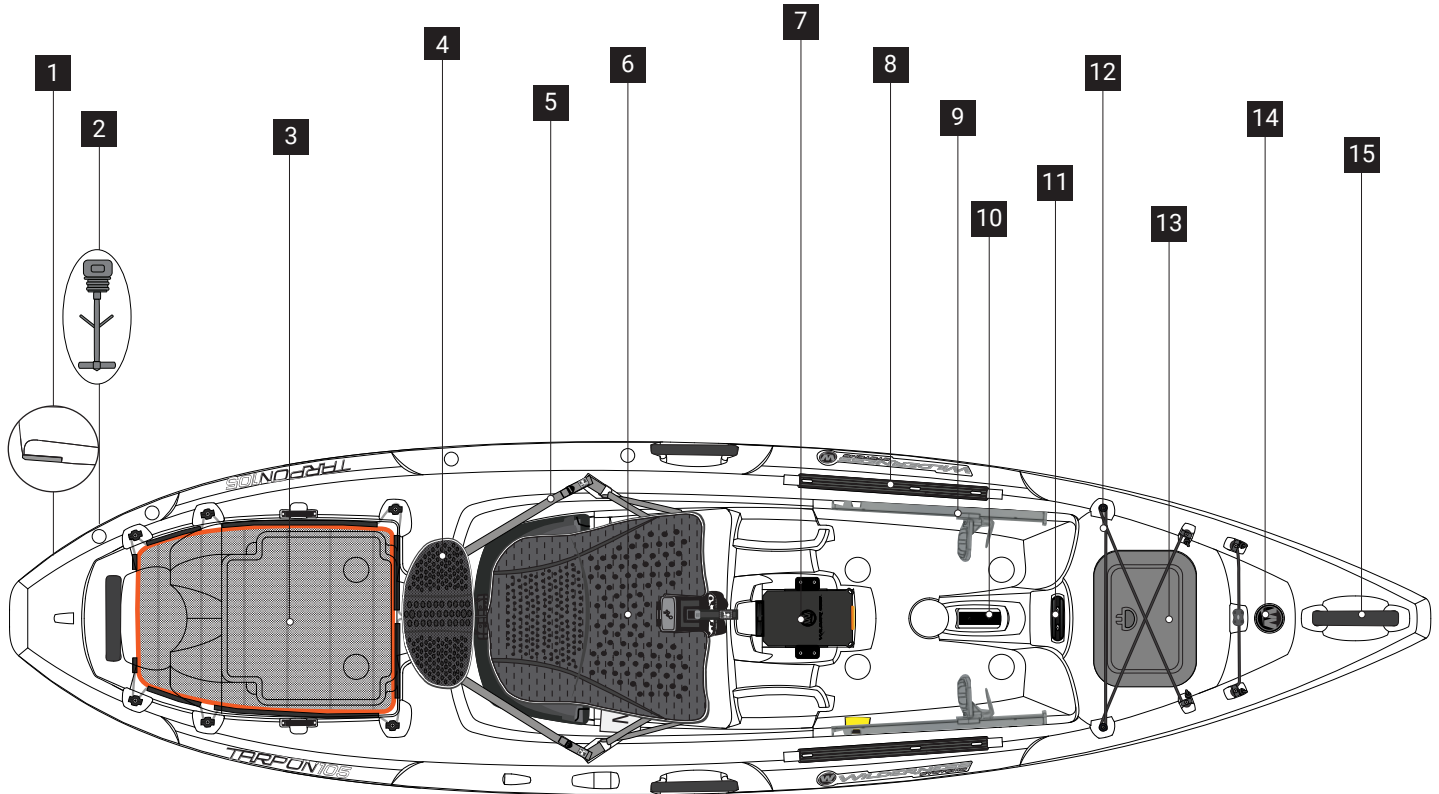

TARPON 105

NOTE:

Be advised that not all models may include the specific parts listed above. For further inquiries or assistance, reach out to our customer service team at **1-888-669-6960** or via email at service@pelicansport.com