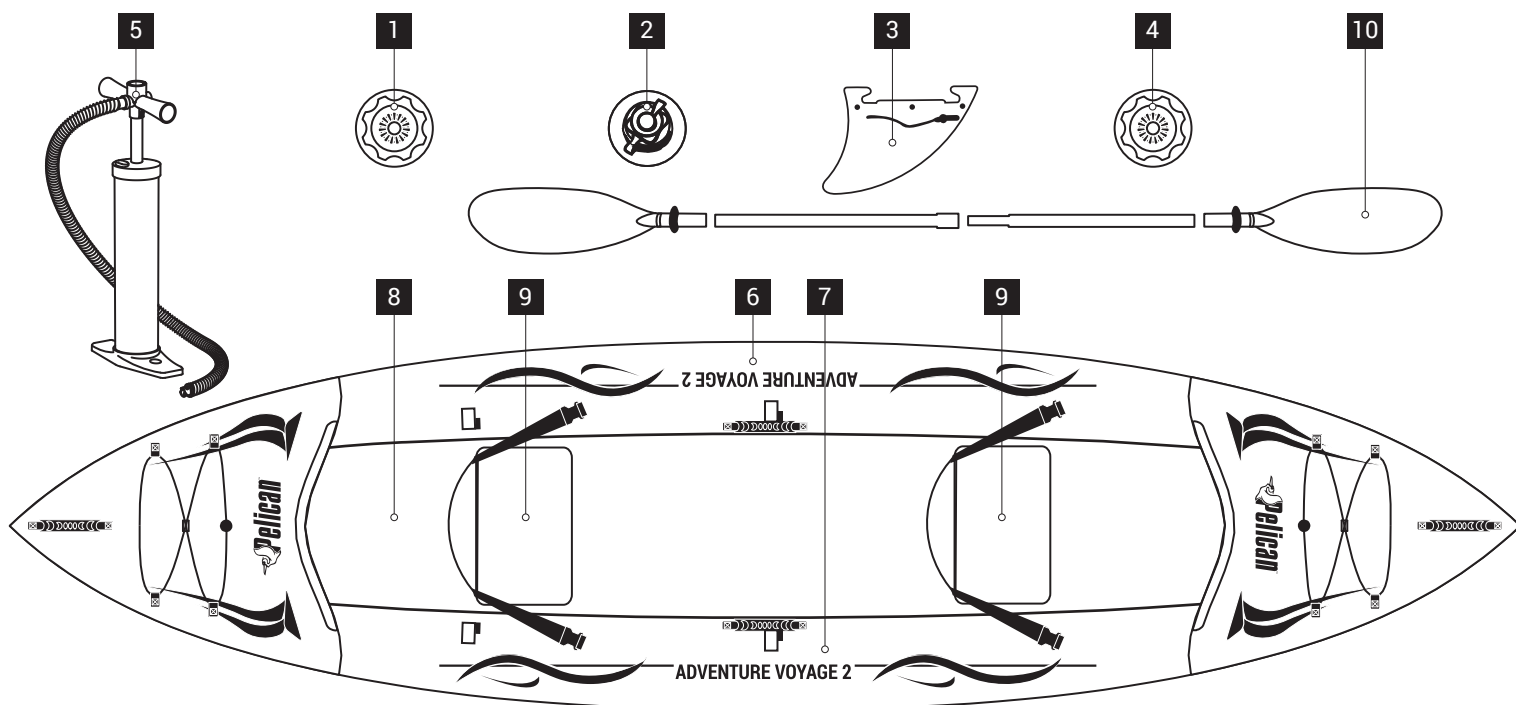

# 11 ft 2 in. (3.4 m) INFLATABLE TANDEM KAYAK KAYAK TANDEM GONFLABLE DE 3,4 m (11 pi 2 po)

**NOTE:**

**Not all models are equipped with the parts listed above.**  
All accessories are branded Pelican and designed to fit perfectly on your Pelican kayak. For any additional information contact customer service at **1 888 669-6960** or write to us at [service@pelicansport.com](mailto:service@pelicansport.com)

## REPLACEMENT PARTS LIST / LISTE DES PIÈCES DE REMPLACEMENT

1	PS3522	Pressure relief valve, floor / Valve de surpression, plancher
2	PS3523	Boston valve / Valve Boston
3	PS3525	Removable tracking fin / Aileron de direction amovible
4	PS3533	Pressure relief valve, main air chambers / Valve de surpression, chambres à air principales
5	AE2011	Double action pump / Pompe à double action
6	AE3023-ITUB-LT	Left main tube / Tube principal gauche
7	AE3023-ITUB-RT	Right main tube / Tube principal droit
8	AE3023-F	Floor / Plancher
9	AE3023-SEAT	Removable seat / Siège amovible
10	PS3534-00	Adventure Voyage paddle / Pagaie Adventure Voyage