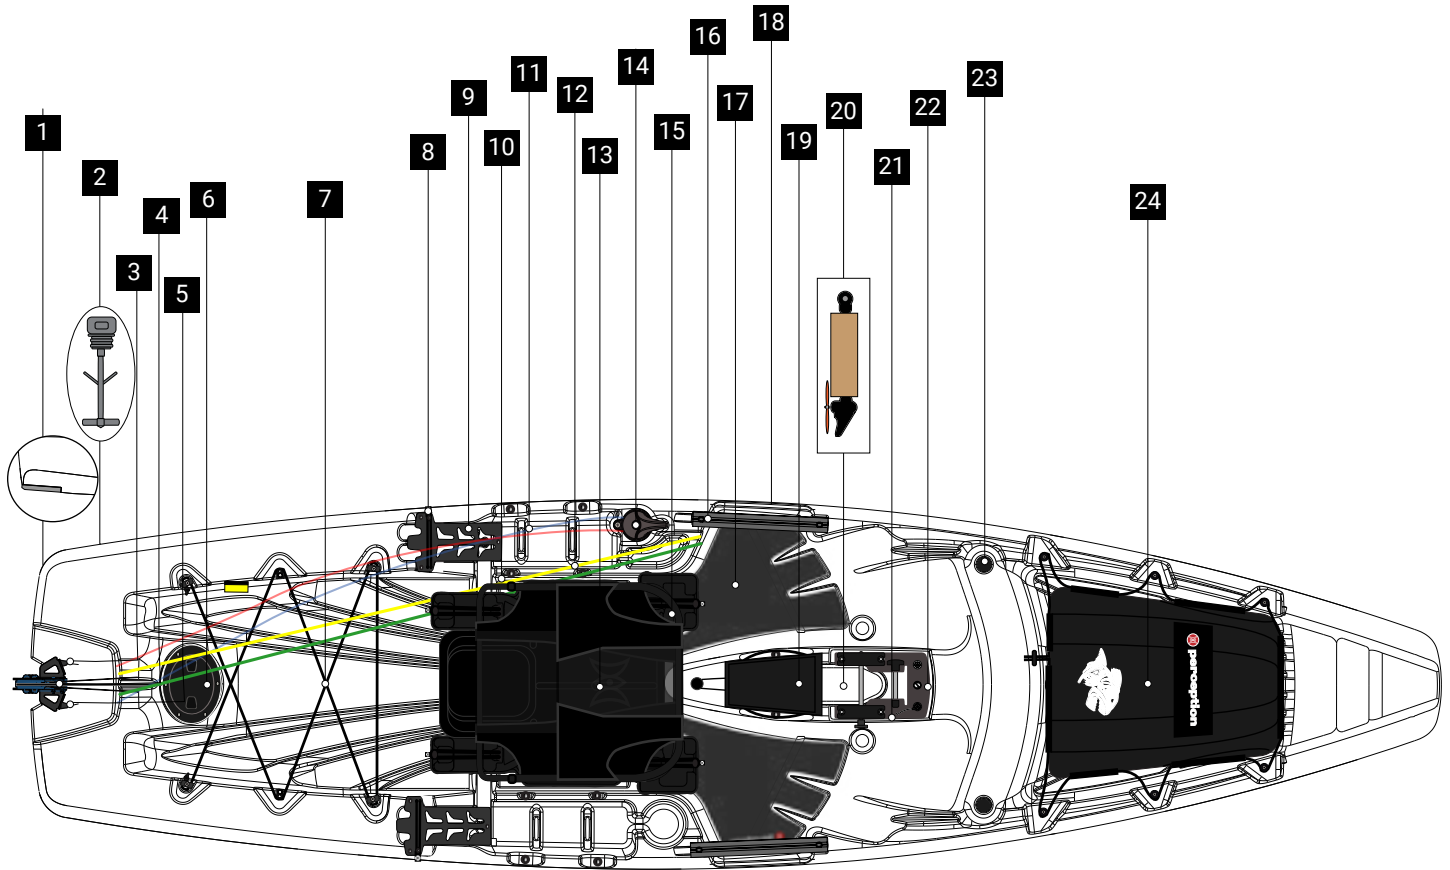

SHOWDOWN 11.5

NOTE:
Be advised that not all models may include the specific parts listed above. For further inquiries or assistance, reach out to our customer service team at **1-888-669-6960** or via email at **service@pelicansport.com**

NOTE :
Veuillez noter que tous les modèles pourraient ne pas inclure les pièces spécifiques énumérées ci-dessus. Pour plus d'informations ou pour obtenir de l'aide, contactez notre équipe du service à la clientèle au **1-888-669-6960** ou par e-mail à **service@pelicansport.com**