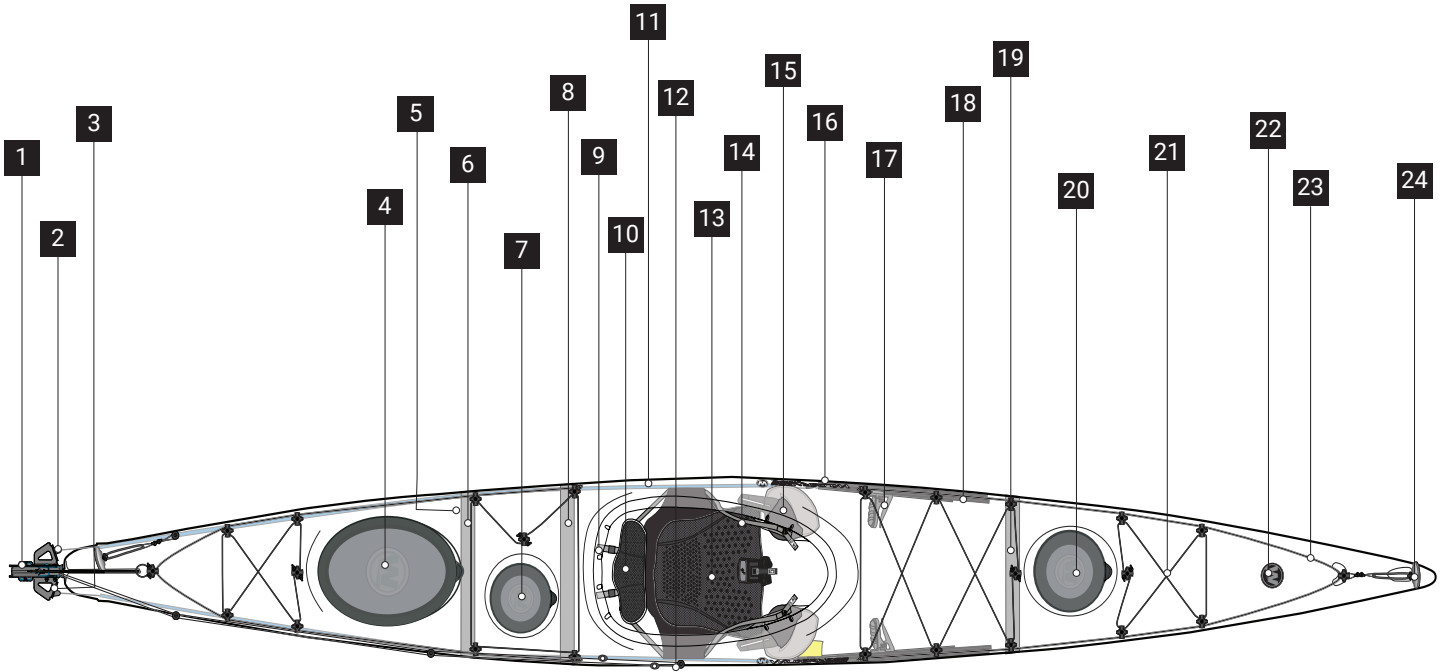

# TSUNAMI 175

**NOTE:**

Be advised that not all models may include the specific parts listed above. For further inquiries or assistance, reach out to our customer service team at **1-888-669-6960** or via email at [service@pelicansport.com](mailto:service@pelicansport.com)

## REPLACEMENT PARTS LIST / LISTE DES PIÈCES DE REMPLACEMENT

1	9800963	SHORT PIN LONG BLADE RUDDER
2	9800695	RUDDER CABLE SWIVEL KIT
3	9820065	RUDDER PIN RING 10PK
4	9800092	WILDY OVAL HATCH W/TETHER
5	9810059	5.5OZ BULKHEAD SEALANT CLEAR KIT
6	9800454	TSUNAMI 175 STERN BULKHEAD
7	9810096	WILDY ROUND 8" HATCH W/TETHER
8	9800453	TSUNAMI 175 MID BULKHEAD
9	9800469	STRAP, BACKBAND 6" 2PK
10	9800648	P3AP TOURING BACKBAND GREY
11	9810054	POLYTUBE 5/32" X 20'
12	9800016	TURTLE LIFT LINE ASSEMBLY
13	9800626	AIRPRO SEAT BOTTOM PAD
14	9800636	P3AP TOURING SEATBACK STRAP
15	9800037	TOURING THIGHBRACE KIT W/O HARDWARE
16	9800966	SPECTRA RUDDER AND SKEG CORD 22'
17	9800874	KEEPER XL FOOTPADS L&R
18	9800327	ALUM FOOTBRACE EXTRUSION 2PK
19	9800452	TSUNAMI 175 BOW BULKHEAD
20	9810097	10" WILDY ROUND HATCH
21	9801096	BUNGEE, 1/4" X 20', CHARCOAL
22	9800250	WILDY CHROME DOME DECAL 2PK
23	9810075	REFLECTIVE STATIC CORD - 20 FT.
24	9810110	SOFT TOUCH HANDLE 2PK