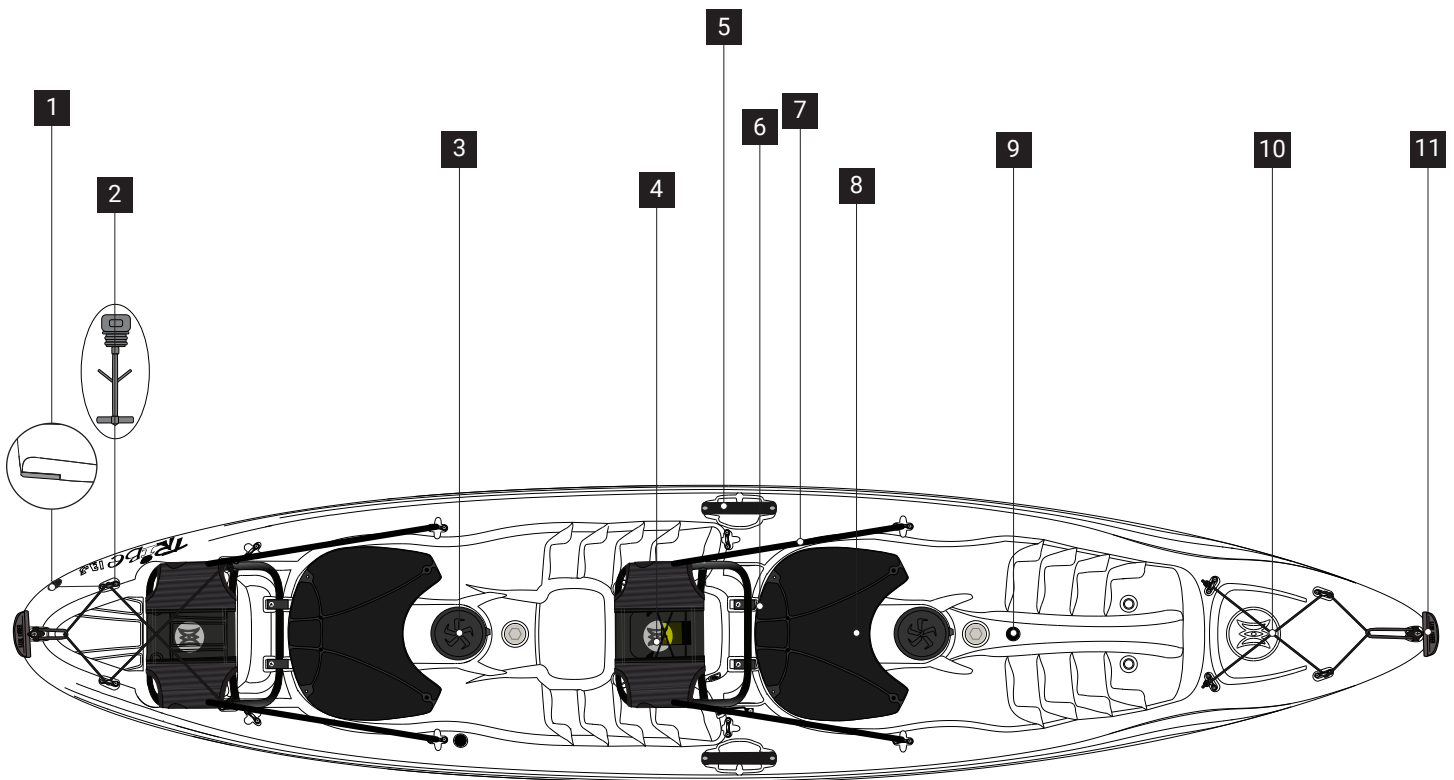

# TRIBE 13.5

**NOTE:**  
Be advised that not all models may include the specific parts listed above. For further inquiries or assistance, reach out to our customer service team at **1-888-669-6960** or via email at [service@pelicansport.com](mailto:service@pelicansport.com)

## REPLACEMENT PARTS LIST / LISTE DES PIÈCES DE REMPLACEMENT

1	9800211	POLY SKID PLATE KIT
2	9800368	DRAINPLUG 5PK
3	9810101	STAR HATCH COVER 6"
4	9801069	TRIBE SEAT BACK (2020 - CURRENT) W/ STRAPS
5	9800844	ARCH HANDLE 2PK
6	9800019	SEAT CLIPS
7	9801056	TRIBE SEAT BACK (2020 - CURRENT) STRAPS
8	9800904	TRIBE SEAT PAD - LARGE
9	9800998	SOLO MOUNT PLUG 2-PACK
10	9800266	BUNGEE CORD - BLACK - 1/4 IN. X 20 FT.
11	9800026	TOGGLE HANDLE KIT - ONE PAIR