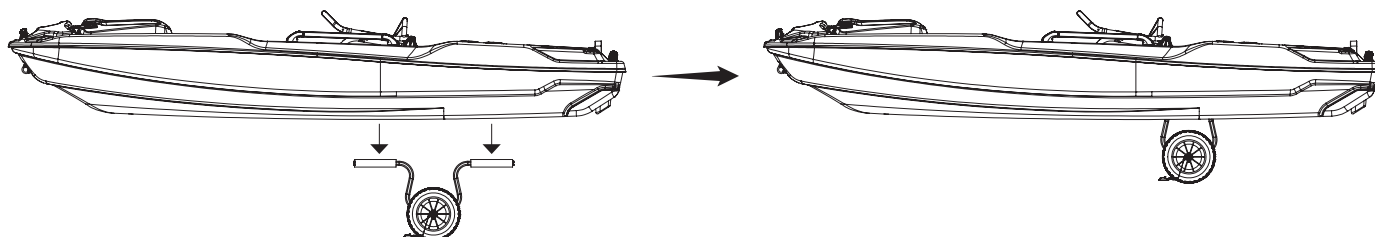

HOW TO USE YOUR KAYAK CART COMMENT UTILISER VOTRE CHARIOT POUR KAYAK

1

2

3

⚠ WARNING

- This product can expose you to chemicals including lead, which is known to the state of California to cause cancer and birth defects or other reproductive harm. For more information go to www.p65warnings.ca.gov
- Do NOT put adults, children or animals inside a kayak being transported with the kayak cart
- Do NOT pull the kayak cart with a motorized vehicle
- Maximum capacity = 175 lb

⚠ AVERTISSEMENT

- Ce produit peut vous exposer à des produits chimiques, y compris le plomb, qui est reconnu par l'état de Californie pour causer le cancer, des malformations congénitales ou d'autres problèmes de reproduction. Pour plus d'informations, visitez www.p65warnings.ca.gov
- Ne pas transporter d'adultes, d'enfants ou d'animaux dans un kayak placé sur ce chariot
- Ne jamais remorquer le chariot à l'arrière d'un véhicule motorisé
- Capacité maximale = 175 lb

Please, do not hesitate to contact our customer service representatives with any other questions or concerns, it will be a pleasure to be of service.

N'hésitez pas à nous contacter si vous avez des questions ou des inquiétudes, nos représentant(e)s au service à la clientèle se feront un plaisir de vous aider.

PELICAN INTERNATIONAL INC.
1000 PLACE PAUL-KANE
LAVAL QC H7C 2T2 CANADA
1.888.669.6960 PELICANSPORT.COM