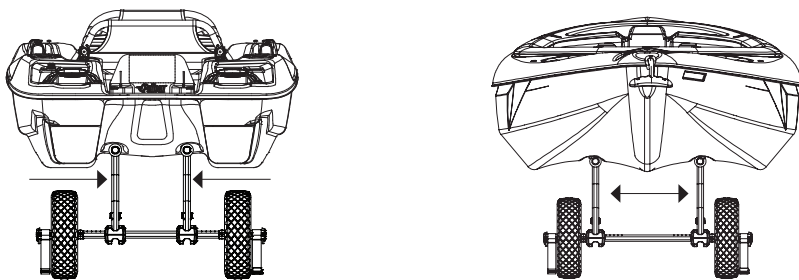

HOW TO USE YOUR KAYAK CART COMMENT UTILISER VOTRE CHARIOT POUR KAYAK

1