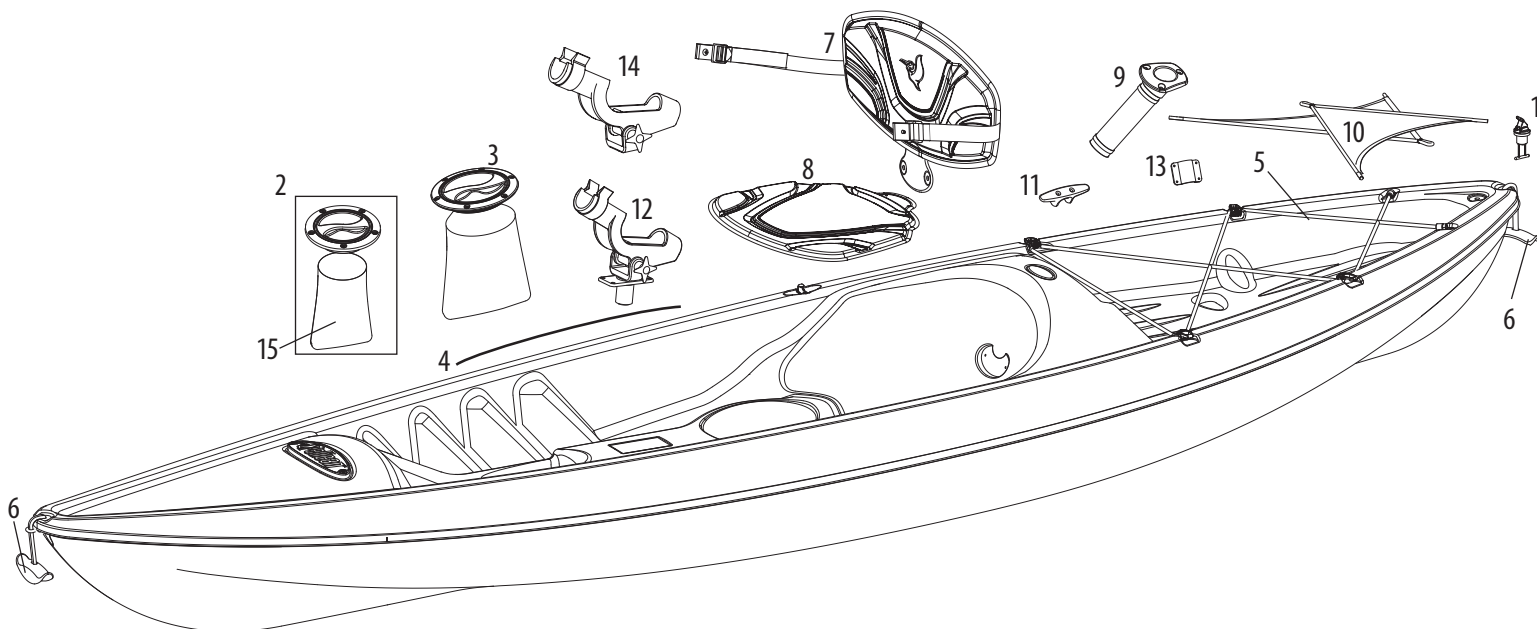

10 ft (3.05 m) SIT-ON-TOP KAYAKS

KAYAKS À COCKPIT OUVERT DE 3,05 m (10 pi)

**NOTE:**

Not all models are equipped with the parts listed above.

All accessories are branded Pelican and designed to fit perfectly on your Pelican kayak. For any additional information contact customer service at 1-888-669-6960 or write to us at service@pelicansport.com.