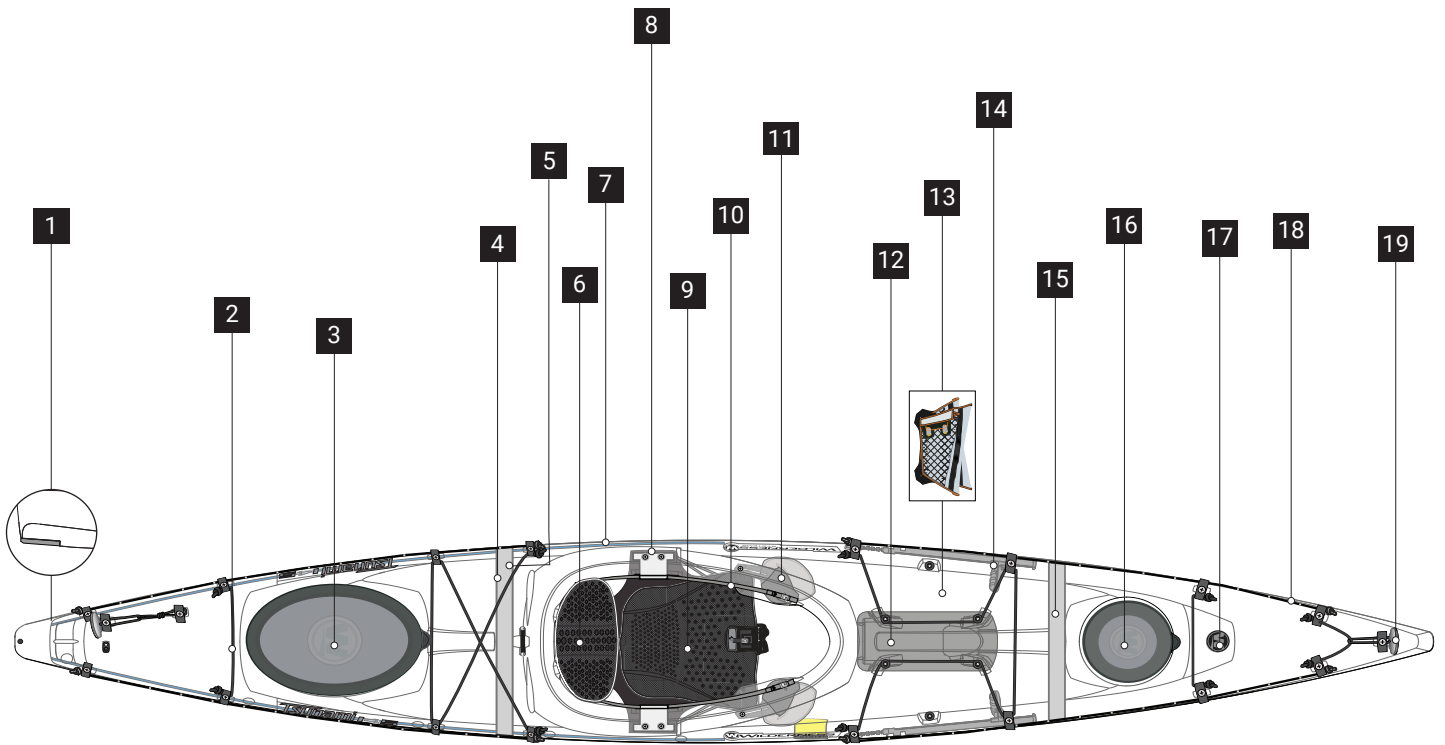

TSUNAMI 145

NOTE:

Be advised that not all models may include the specific parts listed above. For further inquiries or assistance, reach out to our customer service team at **1-888-669-6960** or via email at service@pelicansport.com

NOTE :

Veillez noter que tous les modèles pourraient ne pas inclure les pièces spécifiques énumérées ci-dessus. Pour plus d'informations ou pour obtenir de l'aide, contactez notre équipe du service à la clientèle au **1-888-669-6960** ou par e-mail à service@pelicansport.com