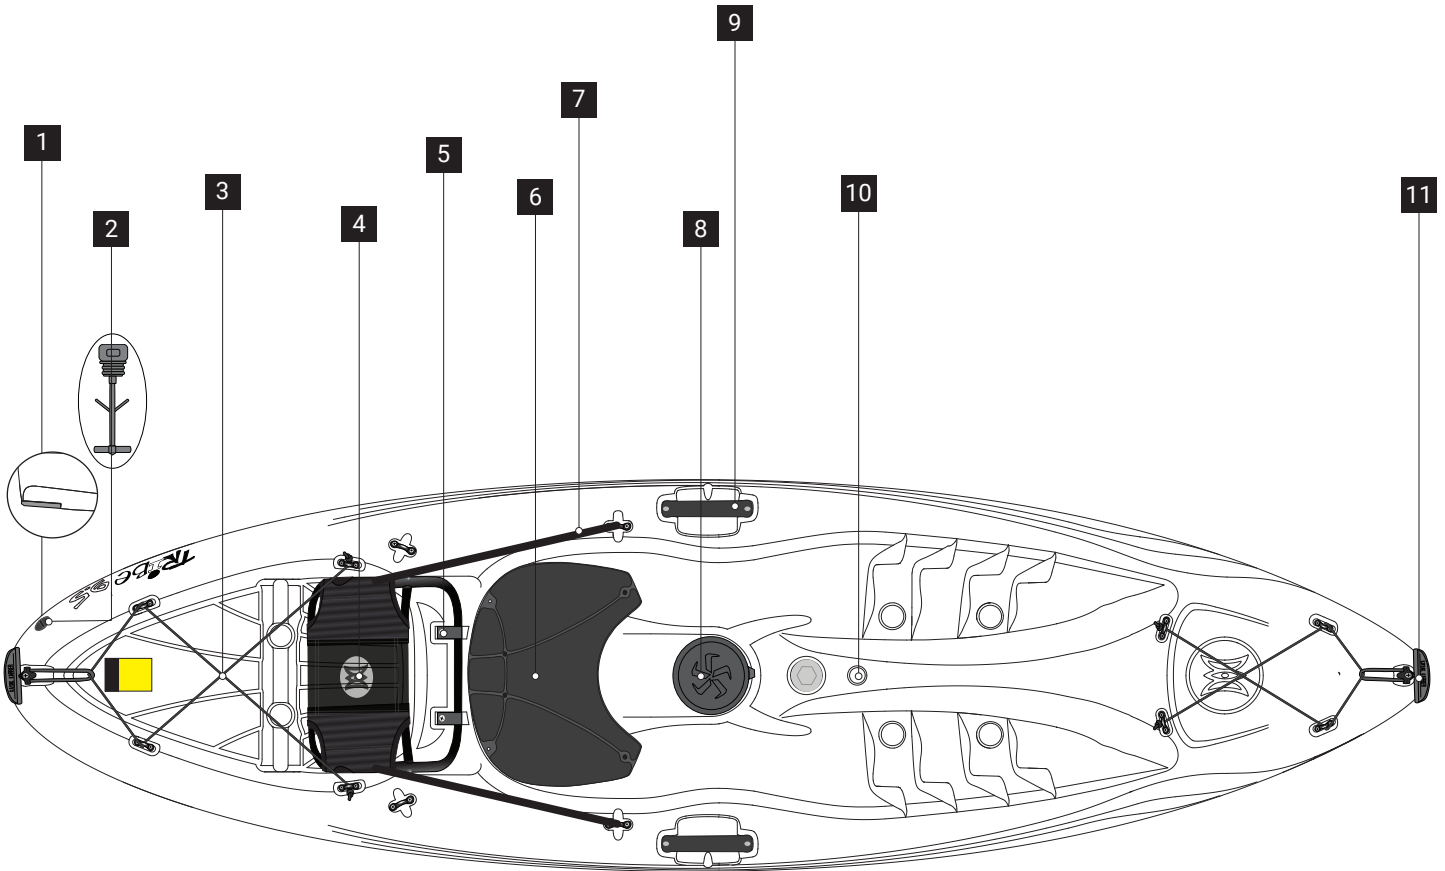

TRIBE 9.5

NOTE:
 Be advised that not all models may include the specific parts listed above. For further inquiries or assistance, reach out to our customer service team at **1-888-669-6960** or via email at **service@pelicansport.com**

REPLACEMENT PARTS LIST / LISTE DES PIÈCES DE REMPLACEMENT

1	9800211	POLY SKID PLATE KIT
2	9800368	DRAINPLUG 5PK
3	9800266	BUNGEE CORD - BLACK - 1/4 IN. X 20 FT.
4	9801069	TRIBE SEAT BACK (2020 - CURRENT) W/ STRAPS
5	9800019	SEAT CLIPS
6	9800904	TRIBE SEAT PAD - LARGE
7	9801056	TRIBE SEAT BACK (2020 - CURRENT) STRAPS
8	9810101	STAR HATCH COVER 6"
9	9800844	ARCH HANDLE 2PK
10	9800998	SOLO MOUNT PLUG 2-PACK
11	9800026	TOGGLE HANDLE KIT - ONE PAIR