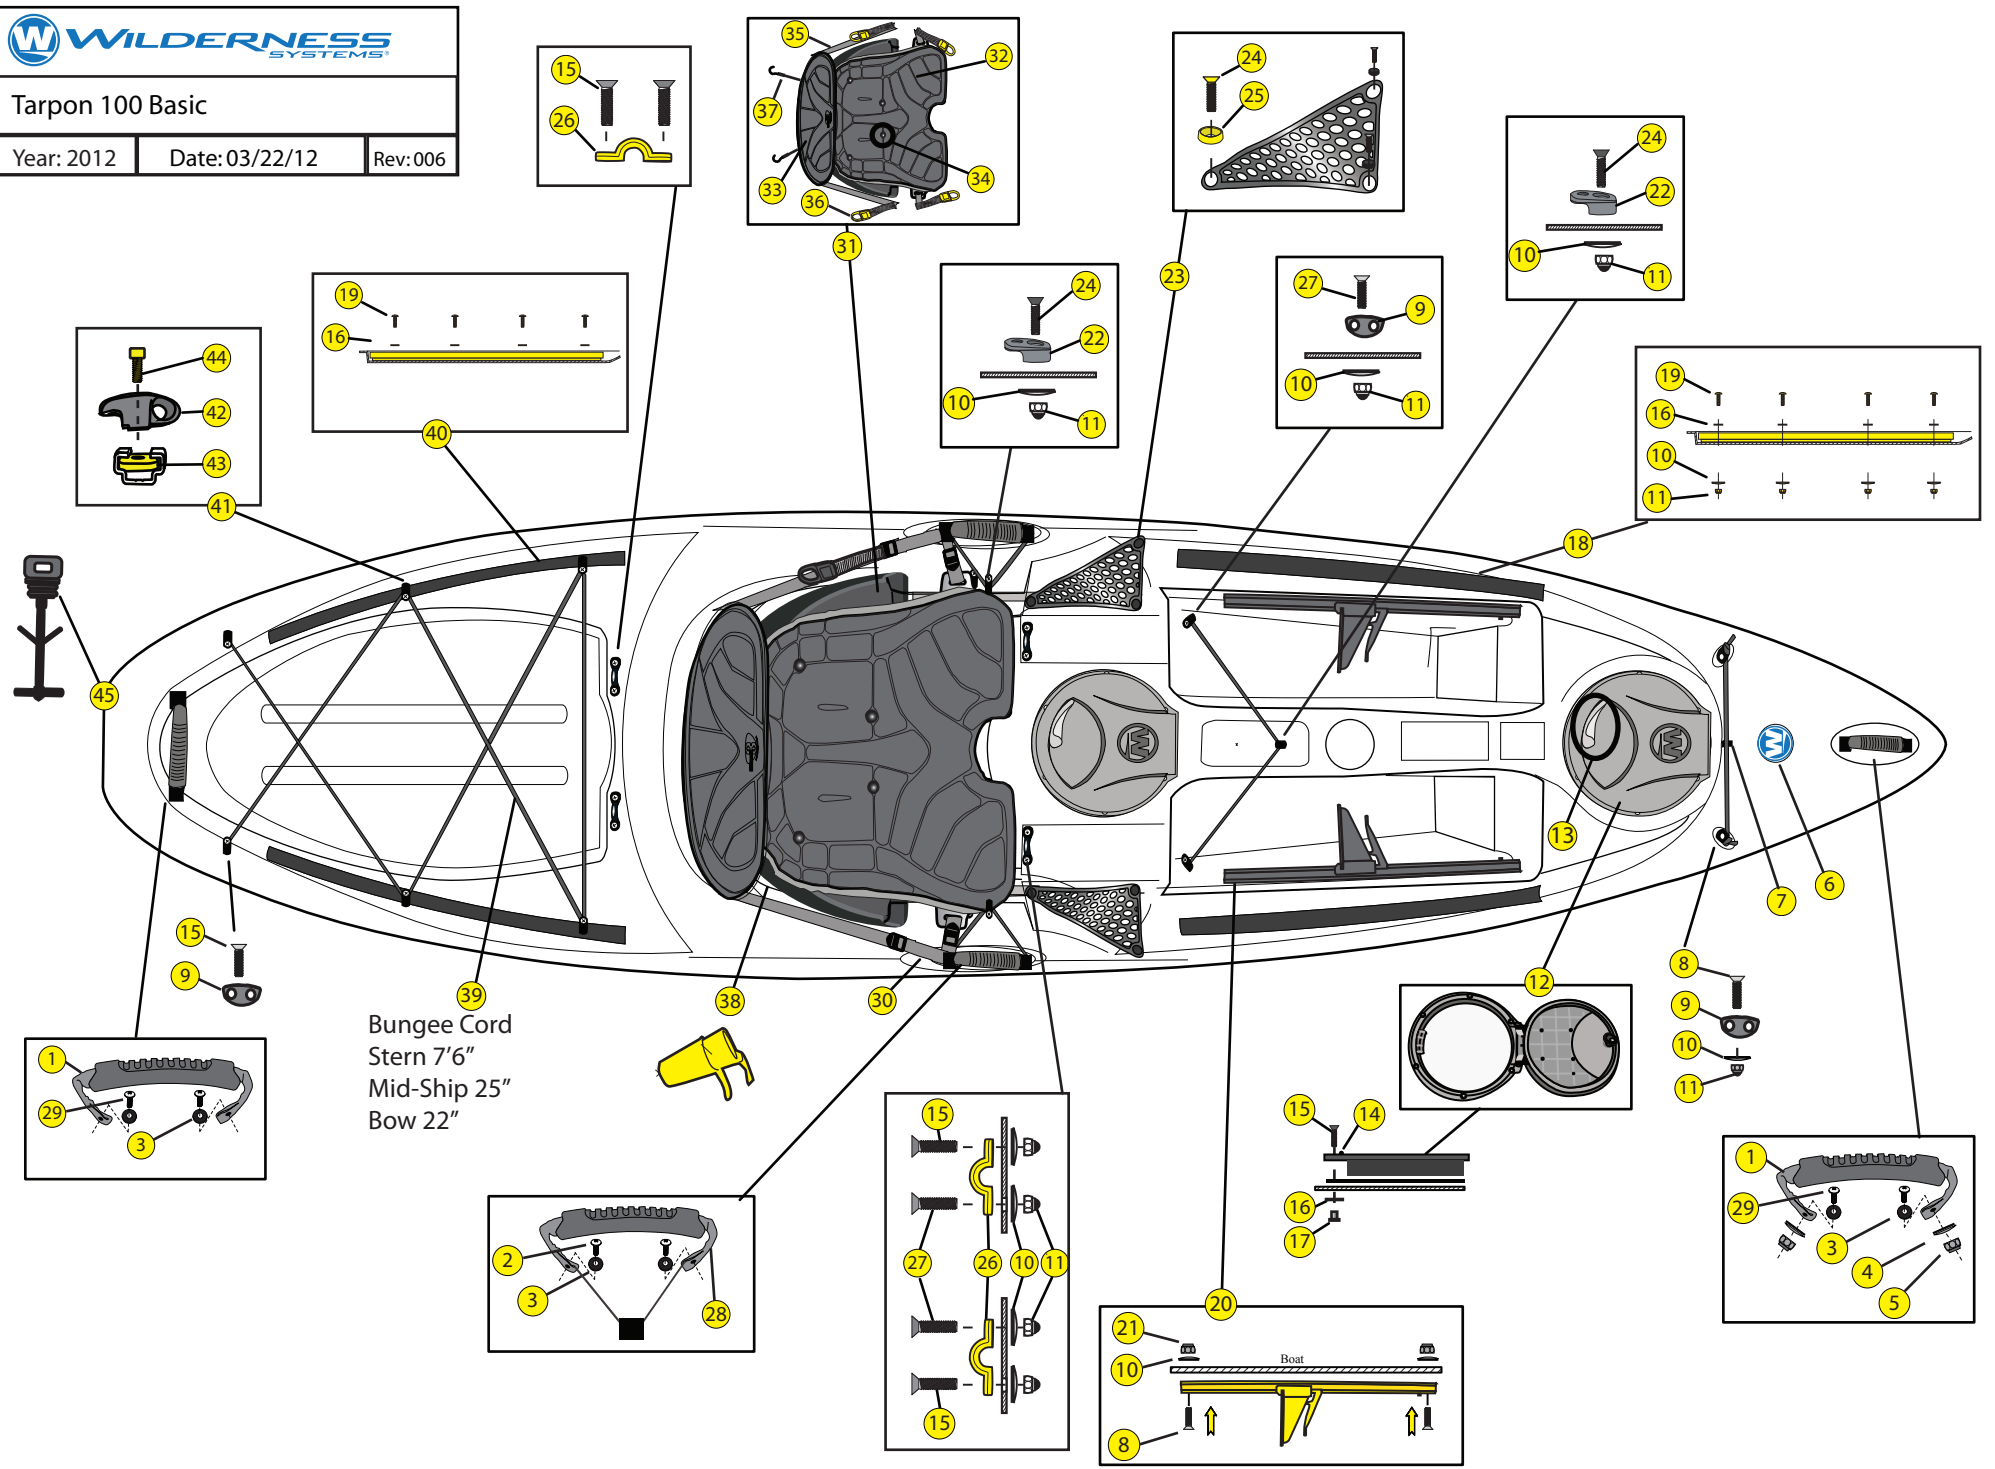

Tarpon 100 Basic

Year: 2012 Date: 03/22/12 Rev: 006

Bungee Cord
 Stern 7'6"
 Mid-Ship 25"
 Bow 22"