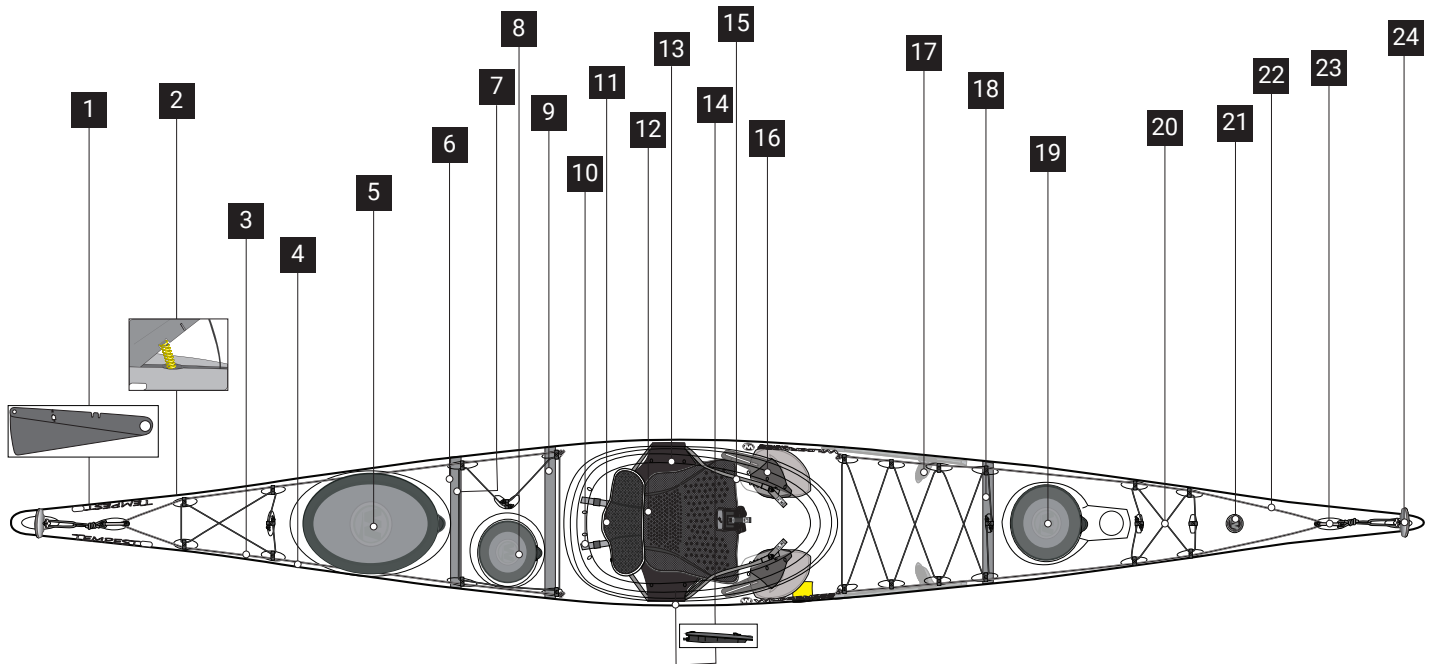

TEMPEST 170

NOTE:

Be advised that not all models may include the specific parts listed above. For further inquiries or assistance, reach out to our customer service team at **1-888-669-6960** or via email at service@pelicansport.com

REPLACEMENT PARTS LIST / LISTE DES PIÈCES DE REMPLACEMENT

1	9800371	PREMIUM SKEG BLADE
2	9801041	SKEG SPRING 4.0" X 0.828"
3	9800374	SKEG POLYTUBE KIT - 6FT
4	9800966	SPECTRA RUUDER AND SKEG CORD 22'
5	9800092	WILDY OVAL HATCH W/TETHER
6	9810059	5.5OZ BULKHEAD SEALANT CLEAR KIT
7	9800390	TEMPEST 170 STERN BULKHEAD
8	9810096	WILDY ROUND 8" HATCH W/TETHER
9	9800389	TEMPEST 170 MID BULKHEAD
10	9800469	STRAP, BACKBAND 6" 2PK
11	9800648	P3AP TOURING BACKBAND GREY
12	9800626	AIRPRO SEAT BOTTOM PAD
13	9800625	P3AP HIP PAD SET
14	9801139	SKEG CONTROL BOX ASSEMBLY
15	9800636	P3AP TOURING SEATBACK STRAP
16	9800037	TOURING THIGHBRACE KIT W/O HARDWARE
17	8023792	SLIDELOCK XL FOOTBRACE KIT
18	9800388	TEMPEST 170 BOW BULKHEAD
19	9810097	10" WILDY ROUND HATCH
20	9801096	BUNGEE, 1/4" X 20' , CHARCOAL
21	9800250	WILDY CHROME DOME DECAL 2PK
22	9810075	REFLECTIVE STATIC CORD - 20 FT.
23	9800442	STAINLESS SECURITY BARS 2PK
24	9810110	SOFT TOUCH HANDLE 2PK