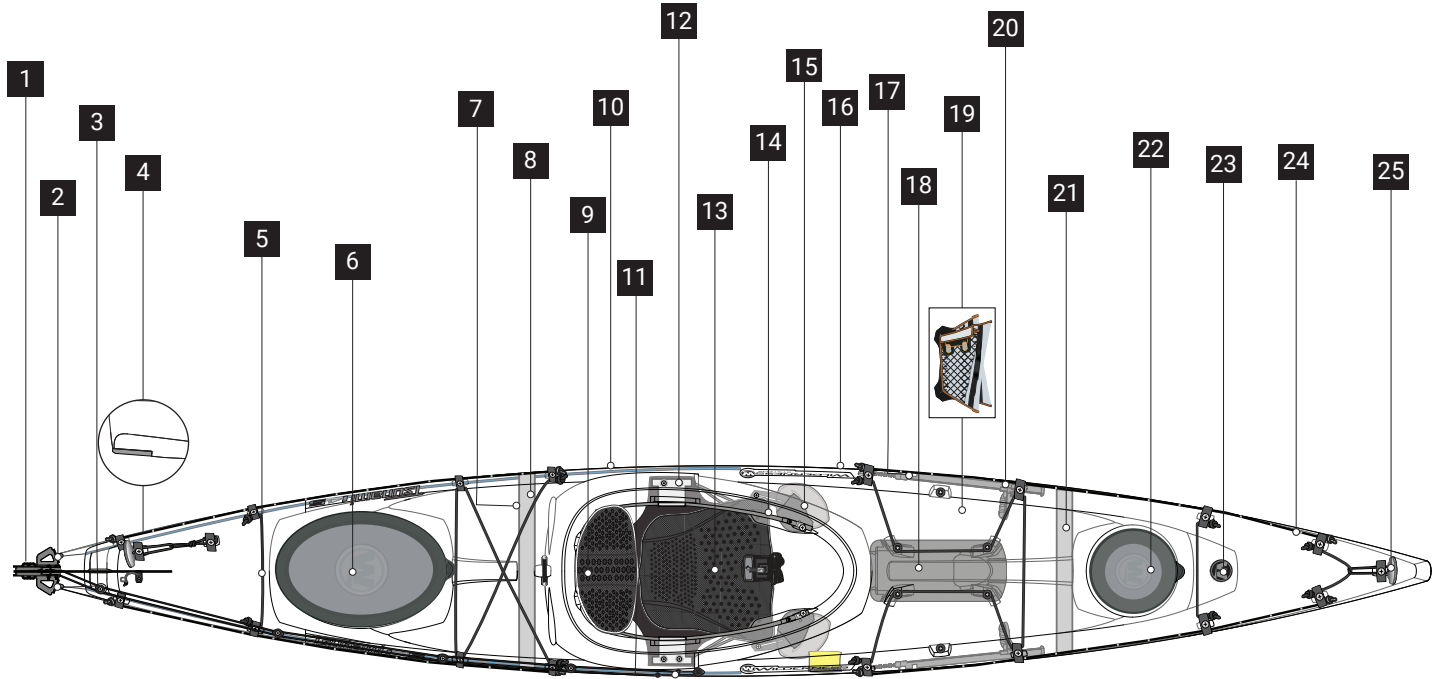

TSUNAMI 145

NOTE:

Be advised that not all models may include the specific parts listed above. For further inquiries or assistance, reach out to our customer service team at **1-888-669-6960** or via email at service@pelicansport.com

NOTE :

Veillez noter que tous les modèles pourraient ne pas inclure les pièces spécifiques énumérées ci-dessus. Pour plus d'informations ou pour obtenir de l'aide, contactez notre équipe du service à la clientèle au **1-888-669-6960** ou par e-mail à service@pelicansport.com