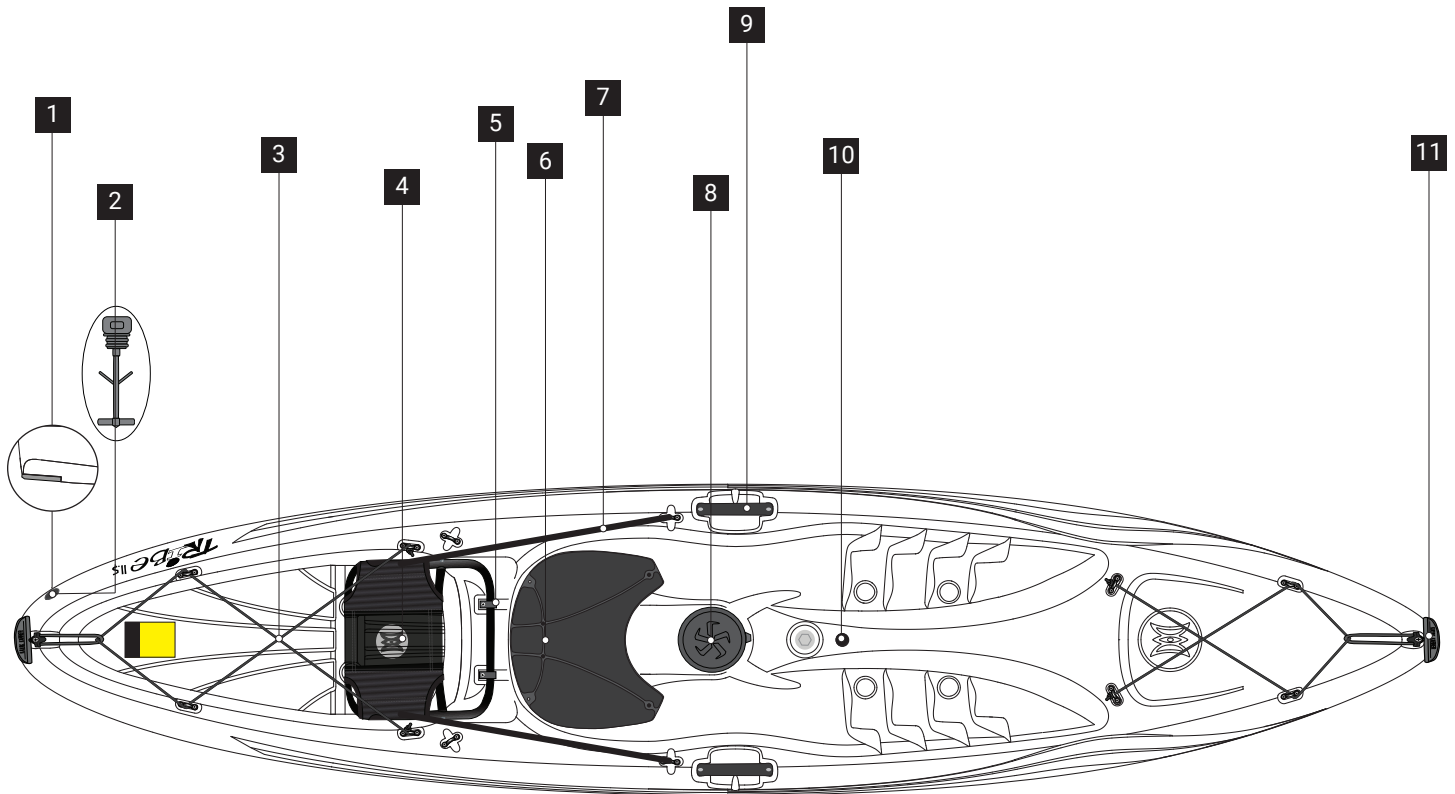

TRIBE 11.5

NOTE:
Be advised that not all models may include the specific parts listed above. For further inquiries or assistance, reach out to our customer service team at **1-888-669-6960** or via email at **service@pelicansport.com**

REPLACEMENT PARTS LIST / LISTE DES PIÈCES DE REMPLACEMENT

1	9800211	POLY SKID PLATE KIT
2	9800368	DRAINPLUG 5PK
3	9800266	BUNGEE CORD - BLACK - 1/4 IN. X 20 FT.
4	9801069	TRIBE SEAT BACK (2020 - CURRENT) W/ STRAPS
5	9800019	SEAT CLIPS
6	9800904	TRIBE SEAT PAD - LARGE
7	9801056	TRIBE SEAT BACK (2020 - CURRENT) STRAPS
8	9810101	STAR HATCH COVER 6"
9	9800844	ARCH HANDLE 2PK
10	9800998	SOLO MOUNT PLUG 2-PACK
11	9800026	TOGGLE HANDLE KIT - ONE PAIR