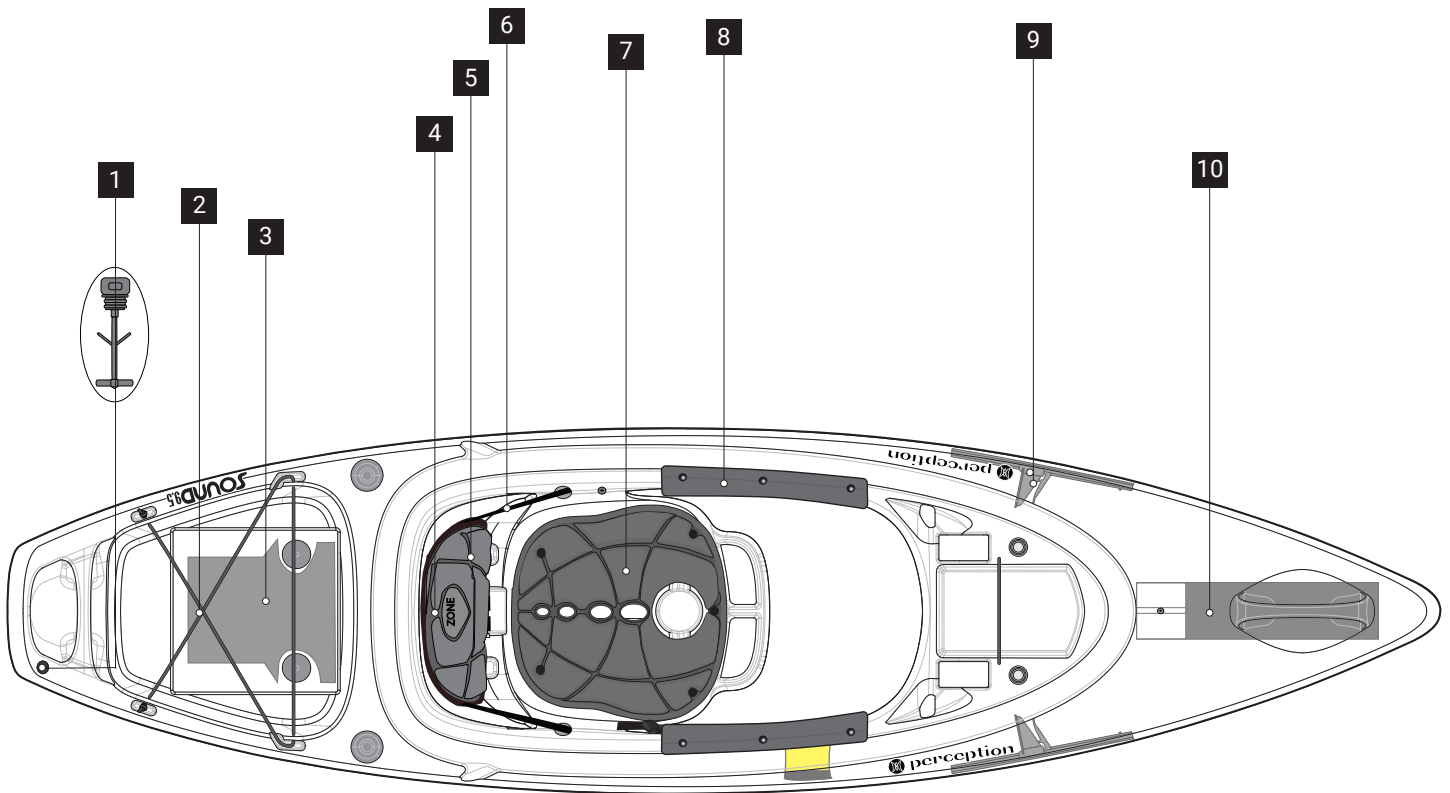

SOUND 10.5

NOTE:
Be advised that not all models may include the specific parts listed above. For further inquiries or assistance, reach out to our customer service team at **1-888-669-6960** or via email at **service@pelicansport.com**

NOTE :
Veillez noter que tous les modèles pourraient ne pas inclure les pièces spécifiques énumérées ci-dessus. Pour plus d'informations ou pour obtenir de l'aide, contactez notre équipe du service à la clientèle au **1-888-669-6960** ou par e-mail à **service@pelicansport.com**