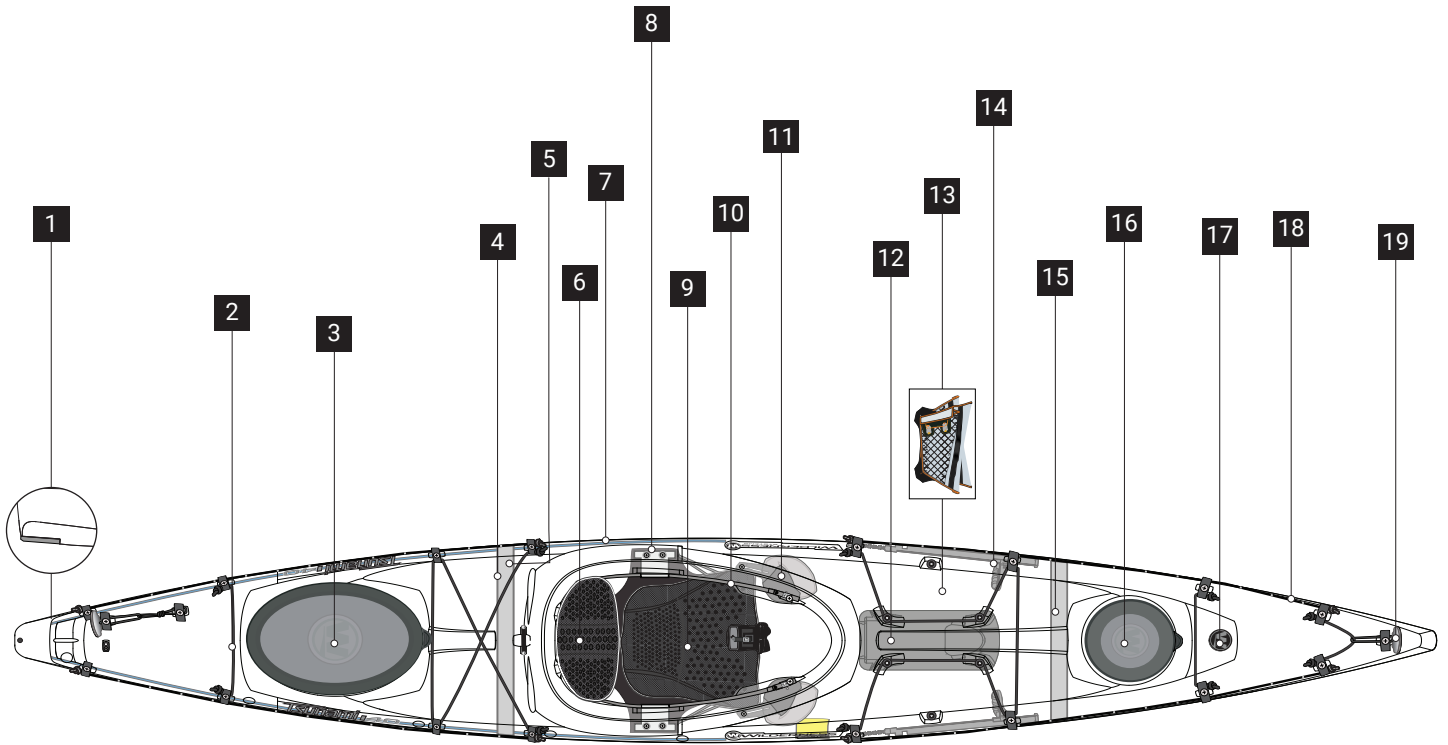

TSUNAMI 140

NOTE:

Be advised that not all models may include the specific parts listed above. For further inquiries or assistance, reach out to our customer service team at **1-888-669-6960** or via email at **service@pelicansport.com**

NOTE :

Veillez noter que tous les modèles pourraient ne pas inclure les pièces spécifiques énumérées ci-dessus. Pour plus d'informations ou pour obtenir de l'aide, contactez notre équipe du service à la clientèle au **1-888-669-6960** ou par e-mail à **service@pelicansport.com**