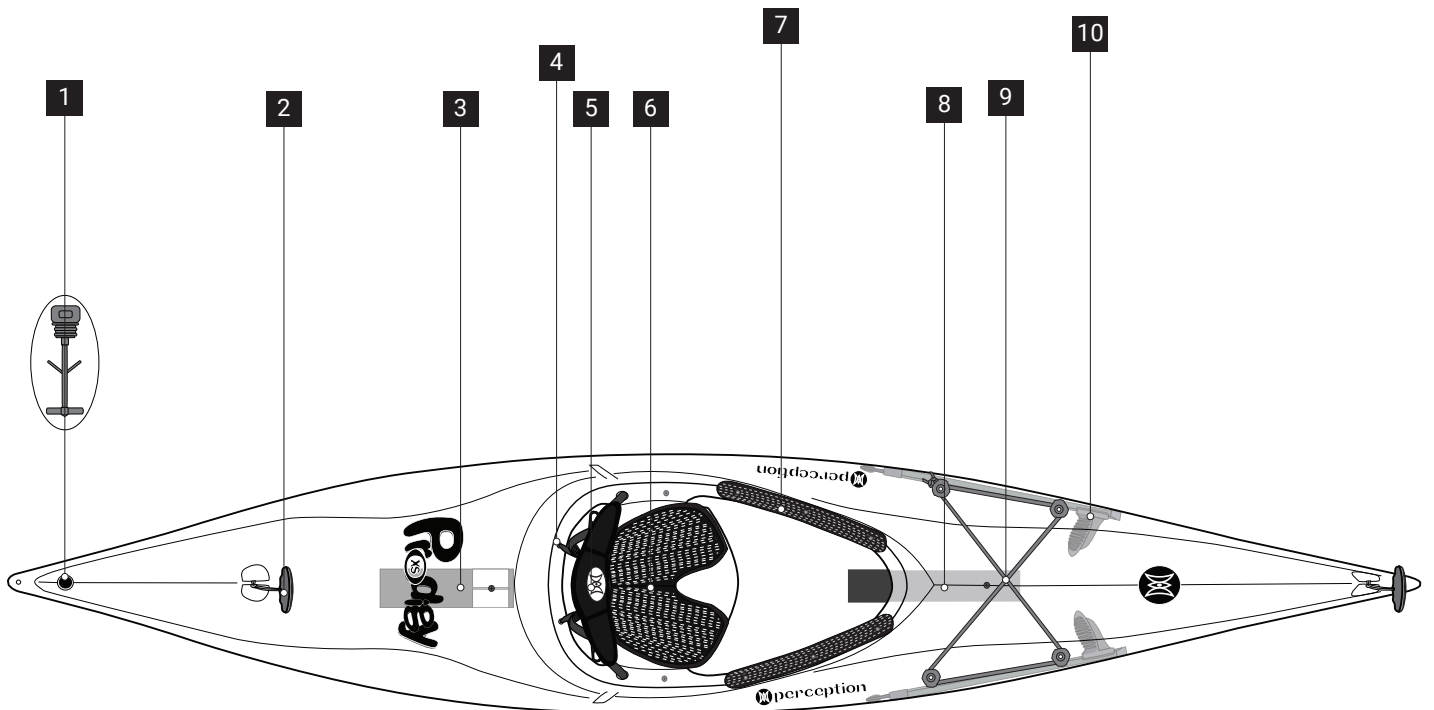

PRODIGY XS

NOTE:
Be advised that not all models may include the specific parts listed above. For further inquiries or assistance, reach out to our customer service team at **1-888-669-6960** or via email at **service@pelicansport.com**

NOTE :
Veuillez noter que tous les modèles pourraient ne pas inclure les pièces spécifiques énumérées ci-dessus. Pour plus d'informations ou pour obtenir de l'aide, contactez notre équipe du service à la clientèle au **1-888-669-6960** ou par e-mail à **service@pelicansport.com**