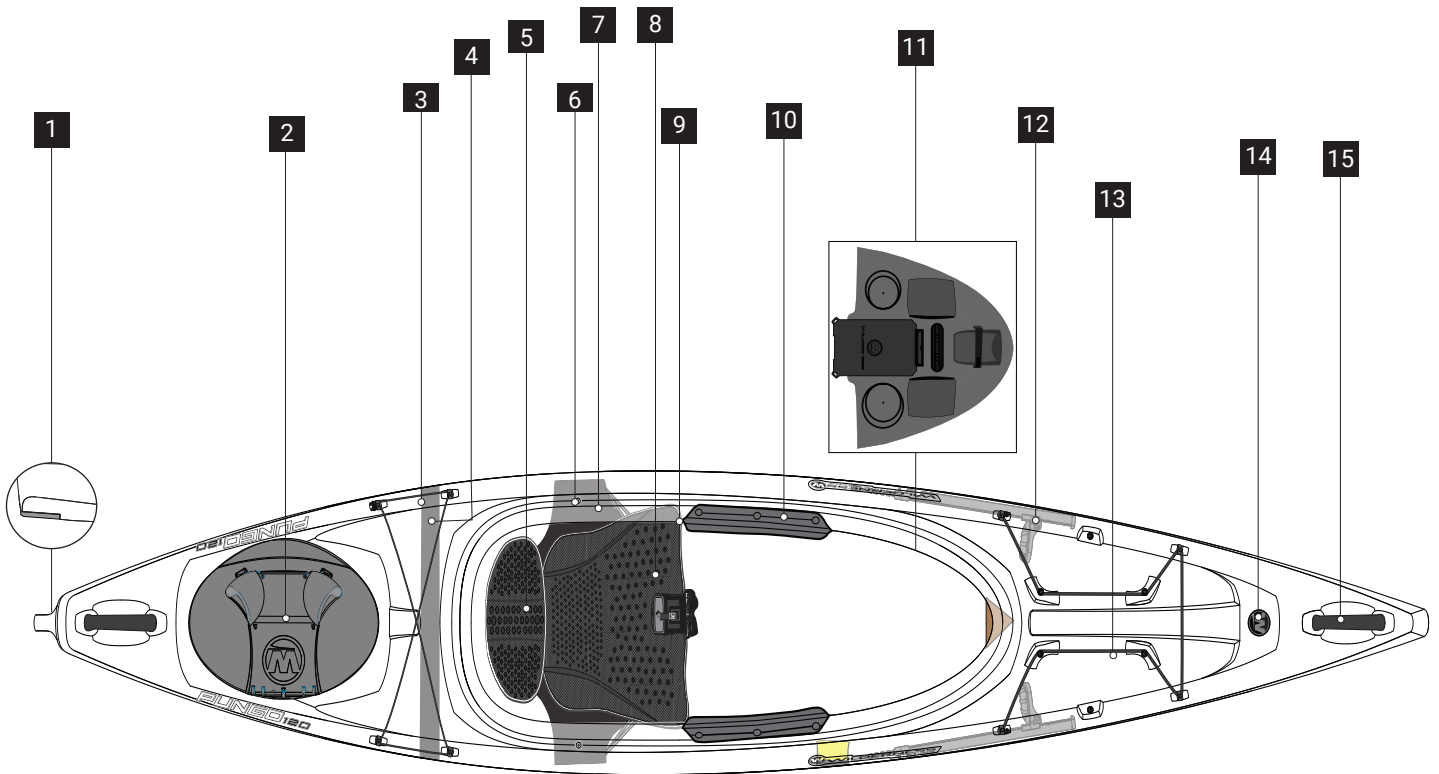

PUNGO 120

NOTE:

Be advised that not all models may include the specific parts listed above. For further inquiries or assistance, reach out to our customer service team at **1-888-669-6960** or via email at **service@pelicansport.com**

NOTE :

Veillez noter que tous les modèles pourraient ne pas inclure les pièces spécifiques énumérées ci-dessus. Pour plus d'informations ou pour obtenir de l'aide, contactez notre équipe du service à la clientèle au **1-888-669-6960** ou par e-mail à **service@pelicansport.com**