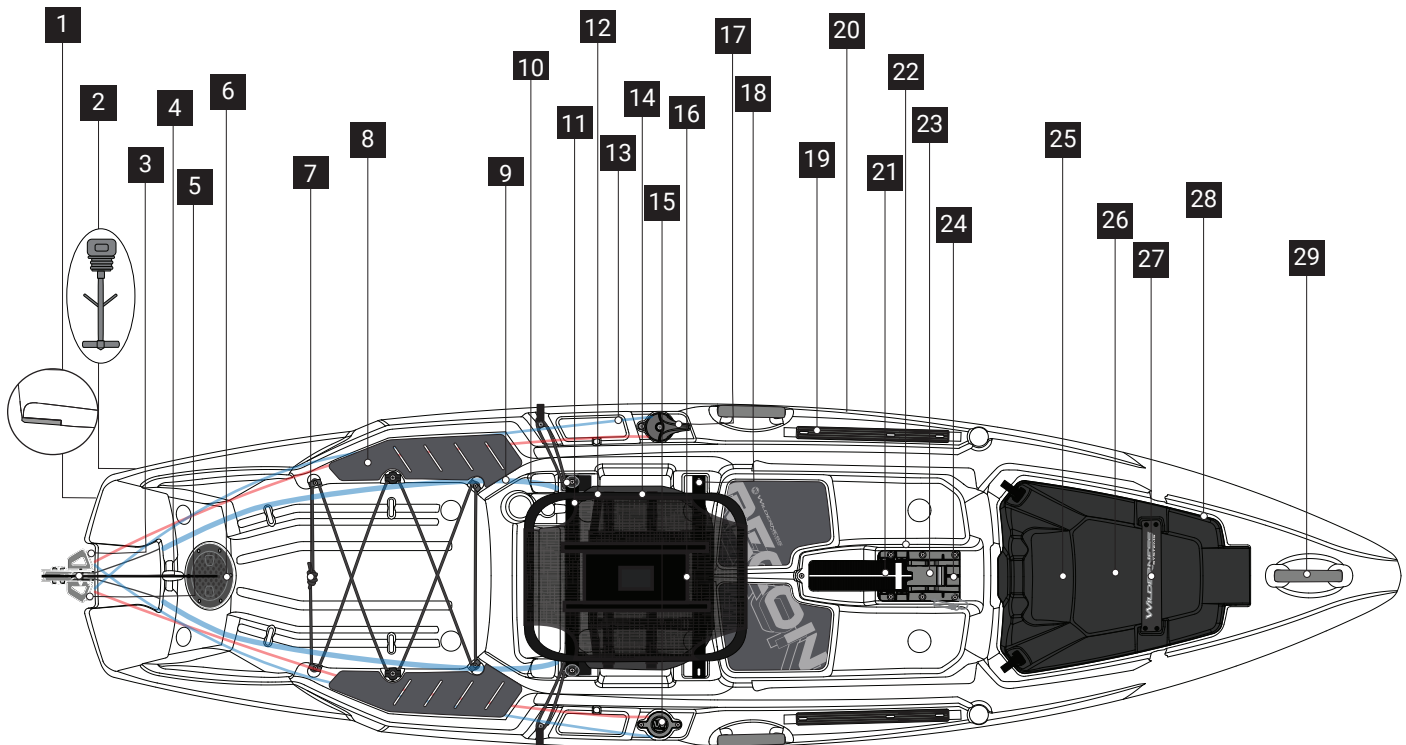

RECON 120HD

NOTE:

Be advised that not all models may include the specific parts listed above. For further inquiries or assistance, reach out to our customer service team at **1-888-669-6960** or via email at service@pelicansport.com

NOTE :

Veillez noter que tous les modèles pourraient ne pas inclure les pièces spécifiques énumérées ci-dessus. Pour plus d'informations ou pour obtenir de l'aide, contactez notre équipe du service à la clientèle au **1-888-669-6960** ou par e-mail à service@pelicansport.com