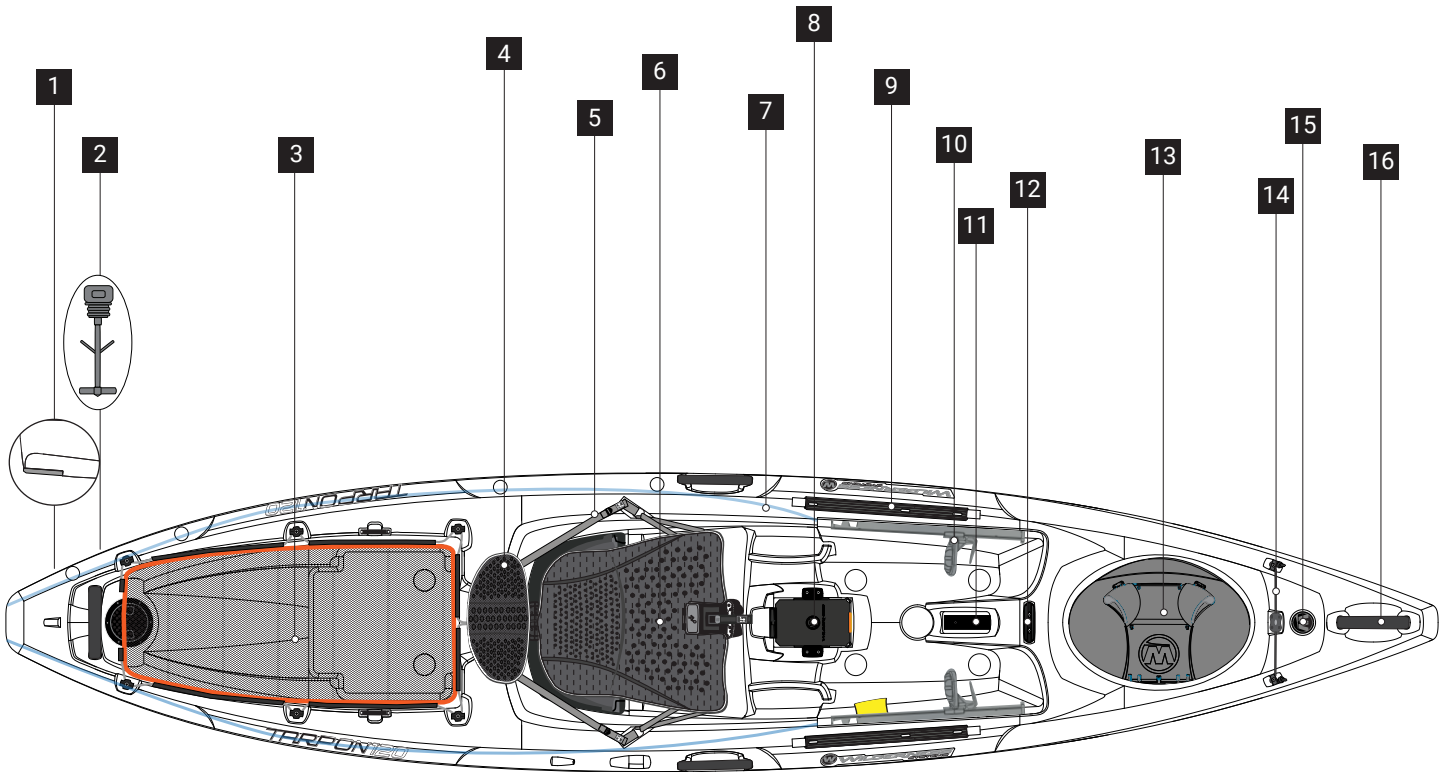

TARPON 120

NOTE:

Be advised that not all models may include the specific parts listed above. For further inquiries or assistance, reach out to our customer service team at **1-888-669-6960** or via email at service@pelicansport.com