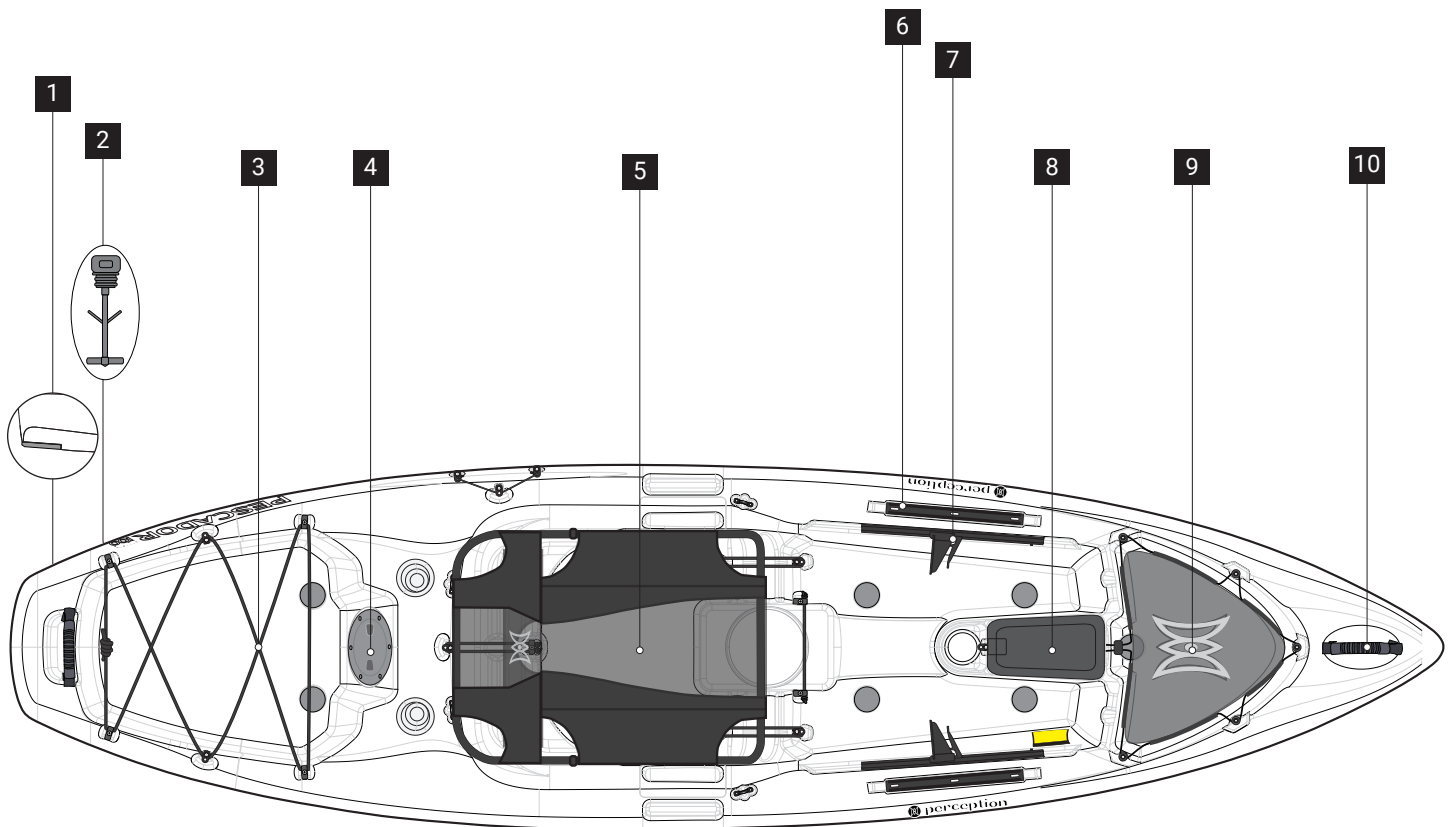

PESCADOR PRO 10

NOTE:
Be advised that not all models may include the specific parts listed above. For further inquiries or assistance, reach out to our customer service team at **1-888-669-6960** or via email at **service@pelicansport.com**

NOTE :
Veuillez noter que tous les modèles pourraient ne pas inclure les pièces spécifiques énumérées ci-dessus. Pour plus d'informations ou pour obtenir de l'aide, contactez notre équipe du service à la clientèle au **1-888-669-6960** ou par e-mail à **service@pelicansport.com**