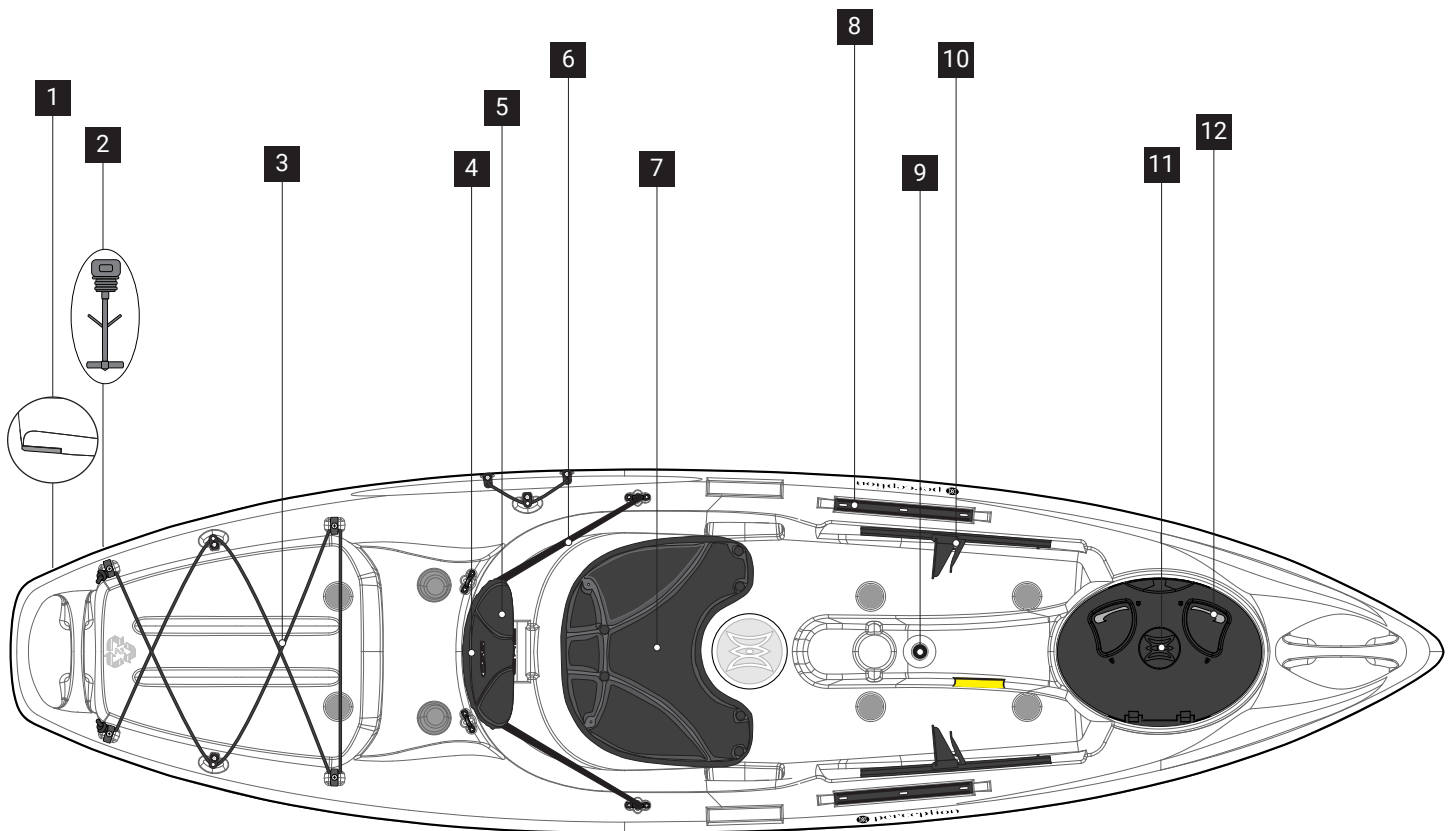

# PESCADOR 10

**NOTE:**  
**Be advised that not all models may include the specific parts listed above.** For further inquiries or assistance, reach out to our customer service team at **1-888-669-6960** or via email at **service@pelicansport.com**

## REPLACEMENT PARTS LIST / LISTE DES PIÈCES DE REMPLACEMENT

1	9800211	POLY SKID PLATE KIT
2	9800368	DRAINPLUG 5PK
3	9800266	BUNGEE CORD - BLACK - 1/4 IN. X 20 FT.
	9801102	BUNGEE CORD - ORANGE - 1/4 IN. X 20 FT.
	9801103	BUNGEE CORD - BLUE - 1/4 IN. X 20 FT.
4	9800337	CSS BACKREST ASSEMBLY
5	9800330	CSS SEATBACK PAD
6	9800057	PHASE3 & CSS SEAT BACK STRAP KIT
7	9800024	PESCADOR 10 & 12 SEAT PAD
8	9801107	SLIDE TRAC, BLACK
	9801106	SLIDE TRAC, ORANGE
9	9800998	SOLO MOUNT PLUG 2-PACK
10	9801183	KEEPER FOOTBRACE SOT KIT
11	9801002	PERCEPTION OVAL HATCH
12	9801064	PERCEPTION HATCH HANDLE SET - GREY
	9801036	PERCEPTION HATCH HANDLE SET - LIME