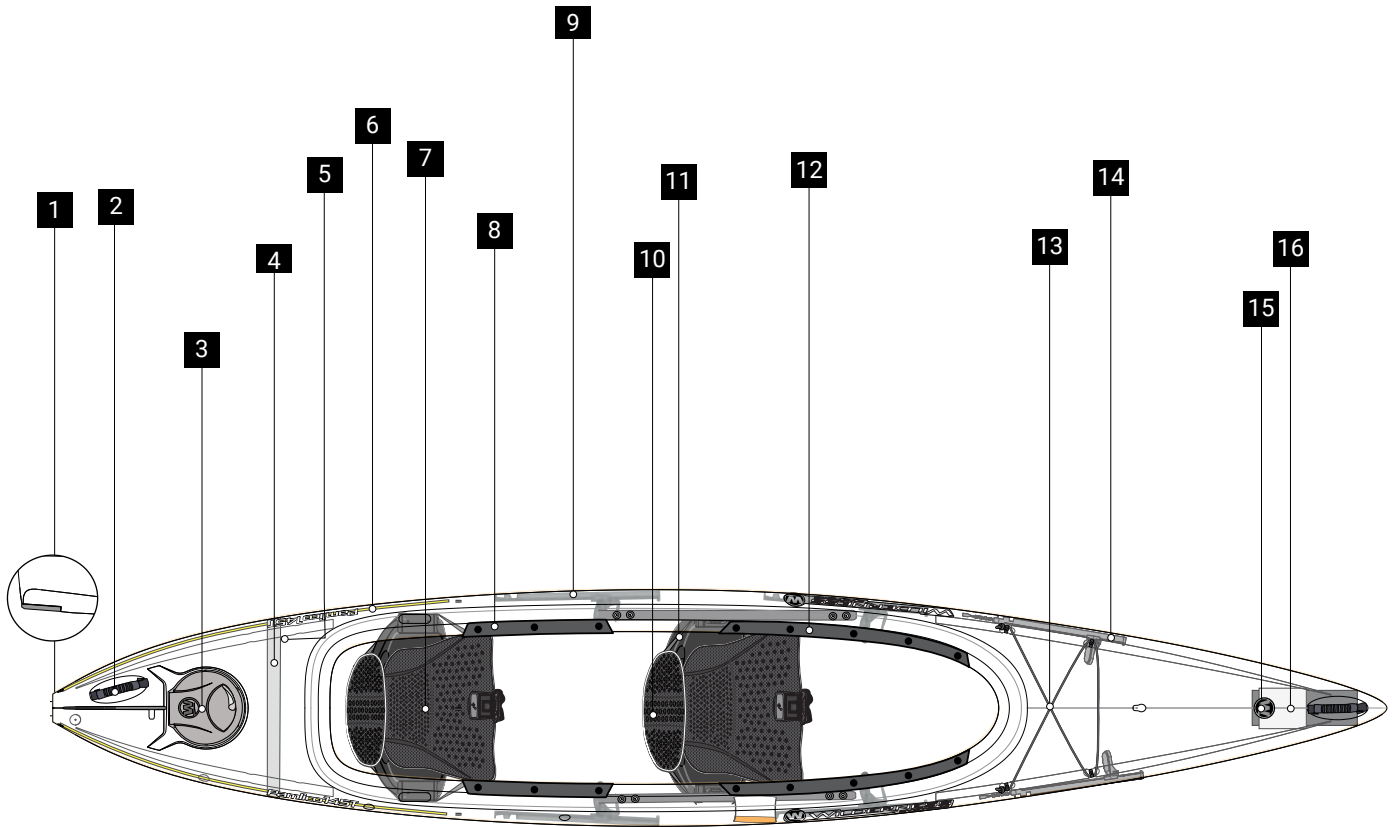

# PAMLICO 145

**NOTE:**

Be advised that not all models may include the specific parts listed above. For further inquiries or assistance, reach out to our customer service team at **1-888-669-6960** or via email at [service@pelicansport.com](mailto:service@pelicansport.com)

## REPLACEMENT PARTS LIST / LISTE DES PIÈCES DE REMPLACEMENT

1	9800211	POLY SKID PLATE KIT
2	9800247	COMFORT CARRY HANDLE 2PK
3	9800795	ROUND ORBIX HATCH W/HARDWARE
4	9810059	5.5OZ BULKHEAD SEALANT CLEAR KIT
5	9800832	PAM 145 STERN BULKHEAD
6	9810054	POLYTUBE 5/32" X 20'
7	9800626	AIRPRO SEAT BOTTOM PAD
8	9800906	2PK-THIGH PAD, GREY, STERN
9	8023791	KEEPERS XL FOOTBRACE KIT
10	9800627	AIRPRO SEATBACK PAD
11	9800639	P3AP PAMLICO SEAT BACK STRAP
12	9800907	2PK-THIGH PAD, GREY, BOW
13	9801096	BUNGEE, 1/4" X 20' , CHARCOAL
14	8023792	SLIDELOCK XL FOOTBRACE KIT
15	9800250	WILDY CHROME DOME DECAL - 2 PACK
16	9800619	BOW WALL-UNIVERSL W/BRACKET