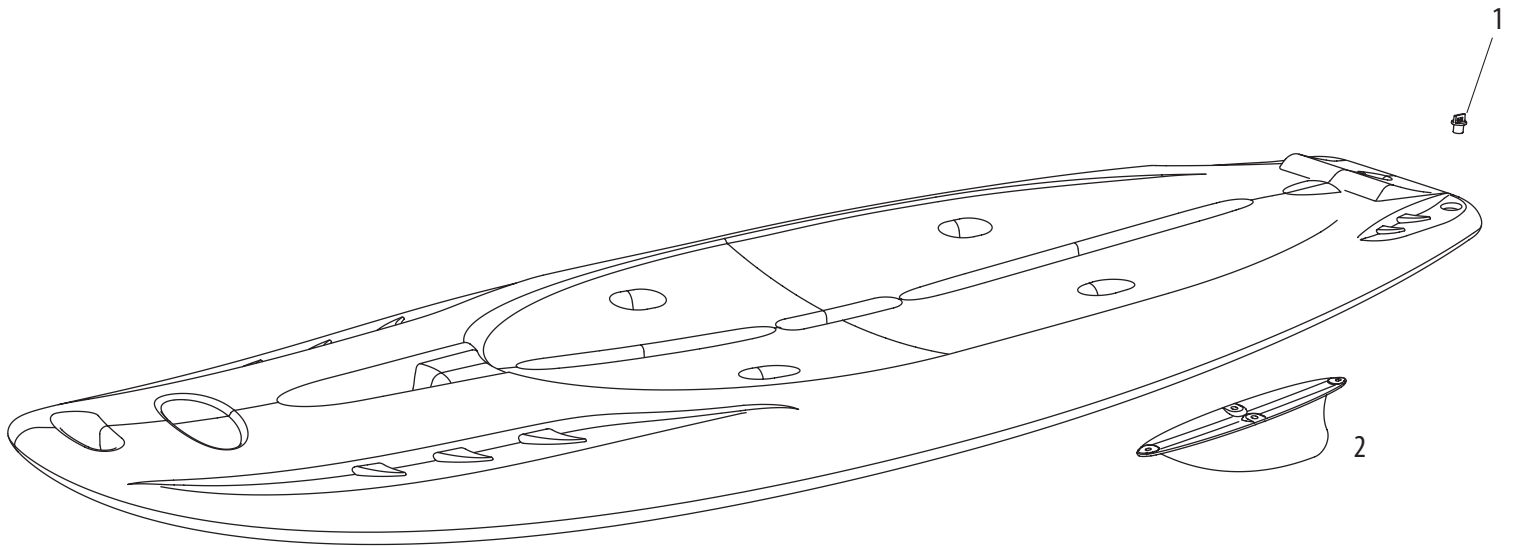

8 ft (2.44 m) STAND UP PADDLEBOARD (SUP) PLANCHE À PAGAYER DEBOUT (SUP) DE 2,44 m (8 pi)

**NOTE:**

Not all models are equipped with the parts listed above.

All accessories are branded Pelican and designed to fit perfectly on your Pelican paddle board. For any additional information contact customer service at 1-888-669-6960 or write to us at service@pelicansport.com.