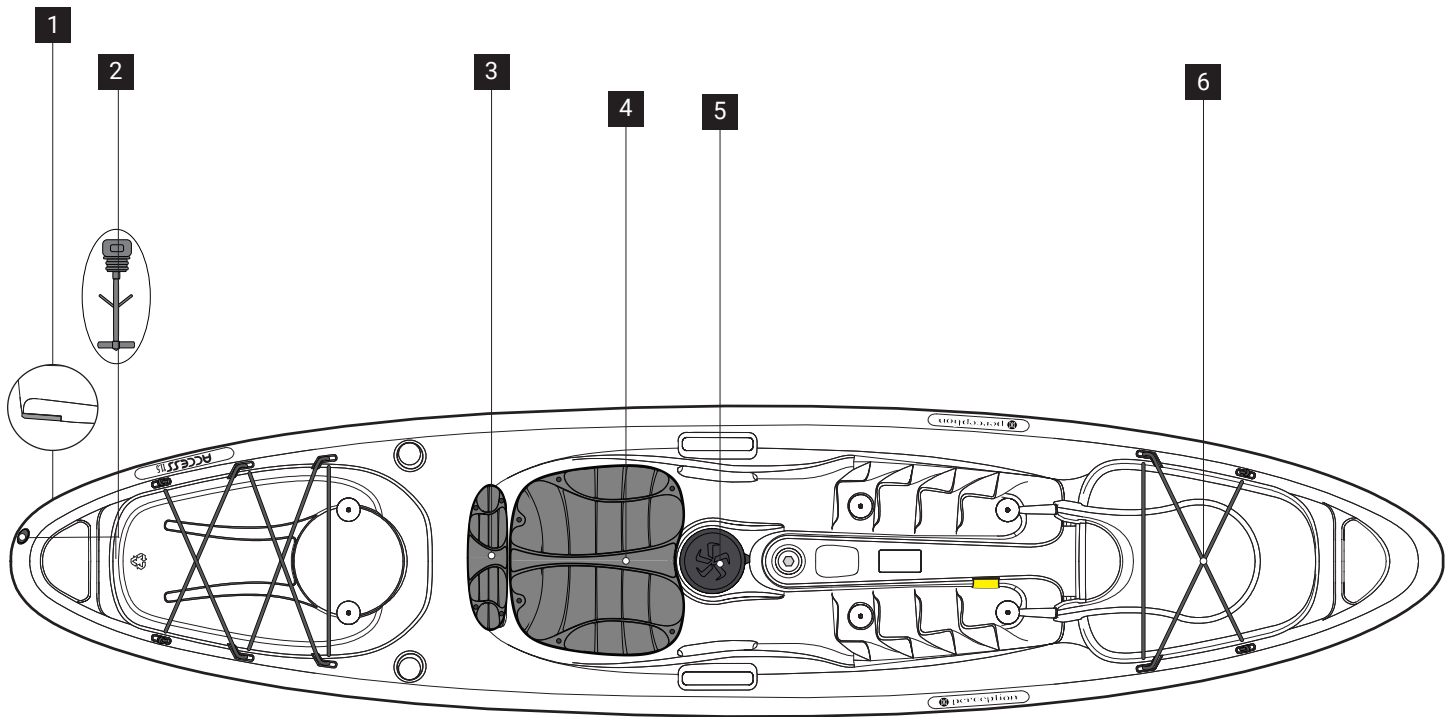

ACCESS 11.5

NOTE:
Be advised that not all models may include the specific parts listed above. For further inquiries or assistance, reach out to our customer service team at **1-888-669-6960** or via email at **service@pelicansport.com**

NOTE :
Veuillez noter que tous les modèles pourraient ne pas inclure les pièces spécifiques énumérées ci-dessus. Pour plus d'informations ou pour obtenir de l'aide, contactez notre équipe du service à la clientèle au **1-888-669-6960** ou par e-mail à **service@pelicansport.com**