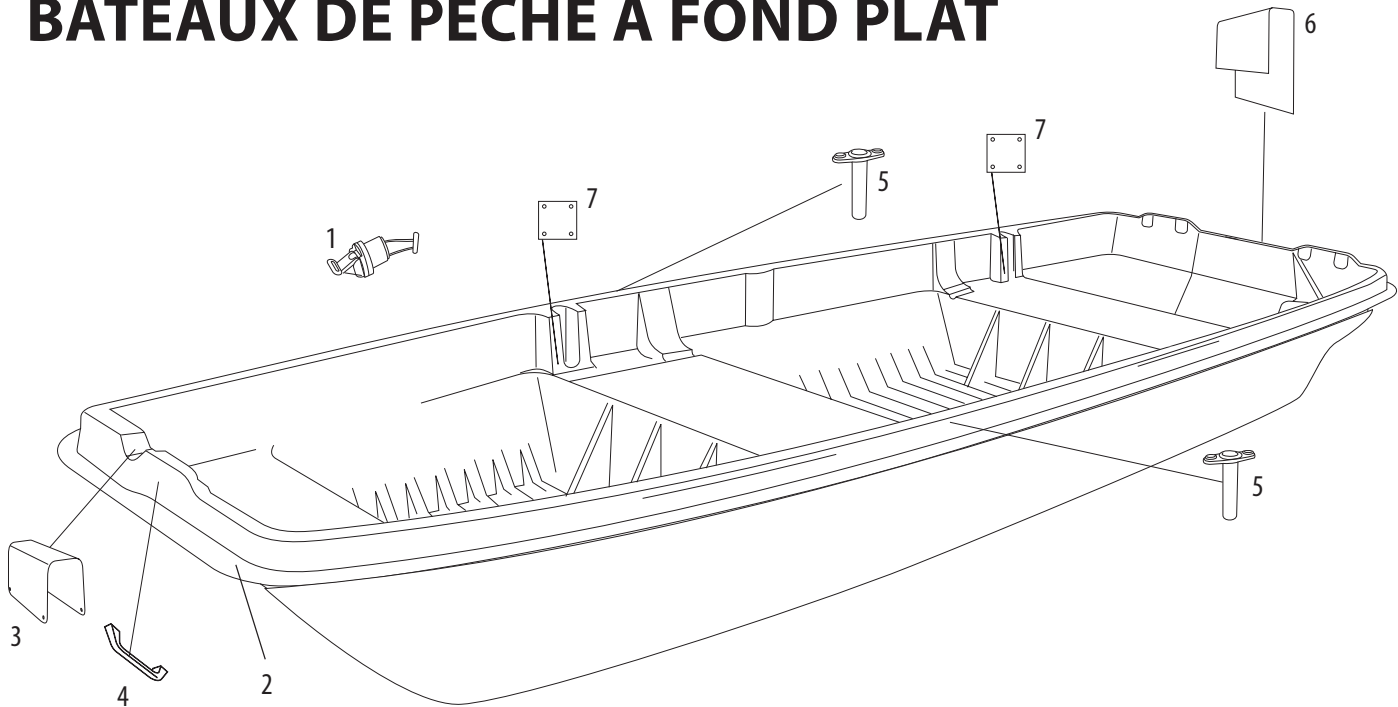

# JON FISHING BOATS BATEAUX DE PÊCHE À FOND PLAT

**NOTE:**

**Not all models are equipped with the parts listed above.**

All accessories are branded Pelican and designed to fit perfectly on your Pelican fishing boat. For any additional information contact customer service at 1-888-669-6960 or write to us at [service@pelicansport.com](mailto:service@pelicansport.com).