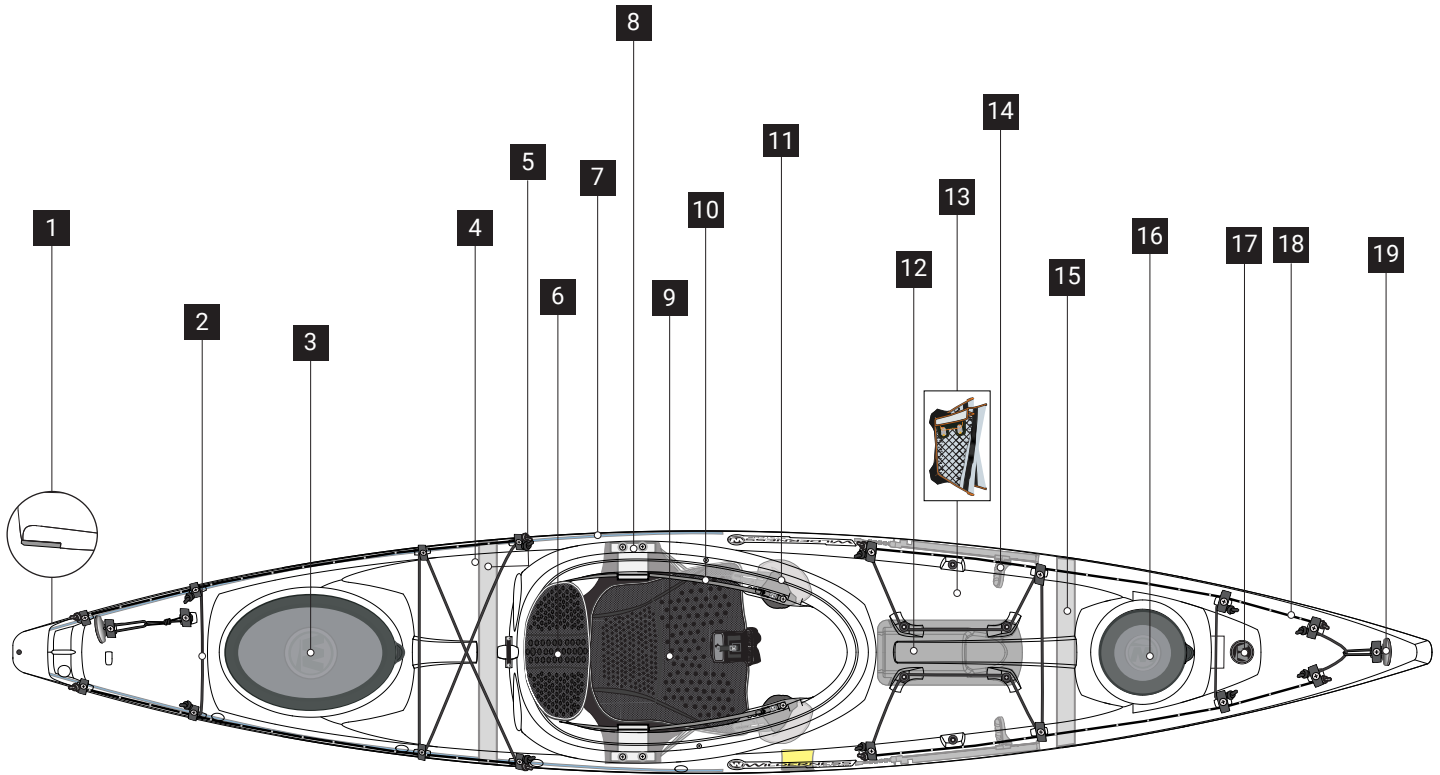

TSUNAMI 125

NOTE:

Be advised that not all models may include the specific parts listed above. For further inquiries or assistance, reach out to our customer service team at **1-888-669-6960** or via email at **service@pelicansport.com**

NOTE :

Veillez noter que tous les modèles pourraient ne pas inclure les pièces spécifiques énumérées ci-dessus. Pour plus d'informations ou pour obtenir de l'aide, contactez notre équipe du service à la clientèle au **1-888-669-6960** ou par e-mail à **service@pelicansport.com**