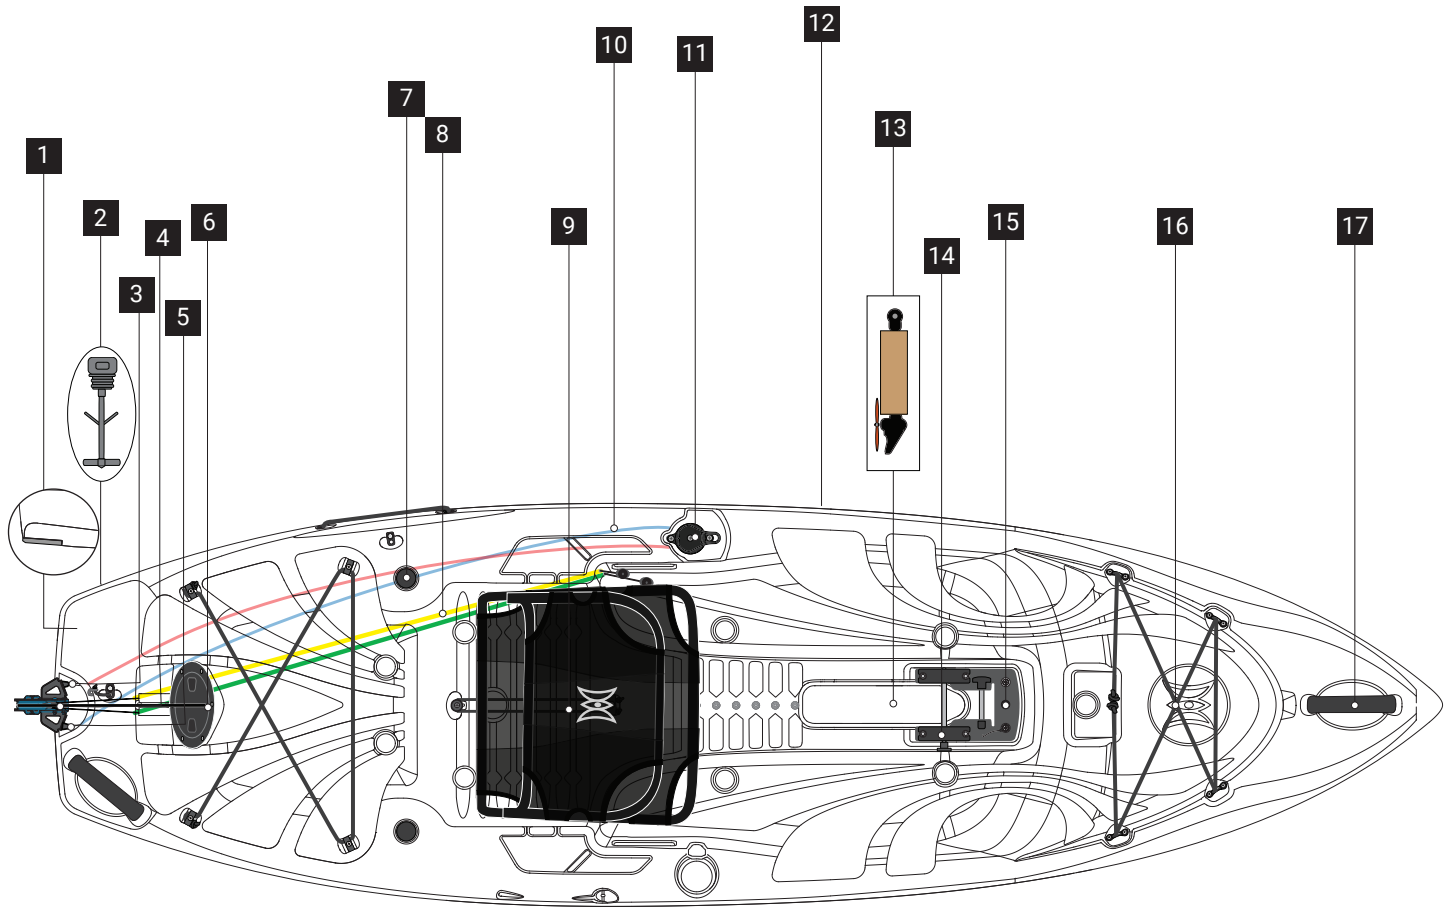

CRANK 10

NOTE:
Be advised that not all models may include the specific parts listed above. For further inquiries or assistance, reach out to our customer service team at **1-888-669-6960** or via email at **service@pelicansport.com**

NOTE :
Veillez noter que tous les modèles pourraient ne pas inclure les pièces spécifiques énumérées ci-dessus. Pour plus d'informations ou pour obtenir de l'aide, contactez notre équipe du service à la clientèle au **1-888-669-6960** ou par e-mail à **service@pelicansport.com**