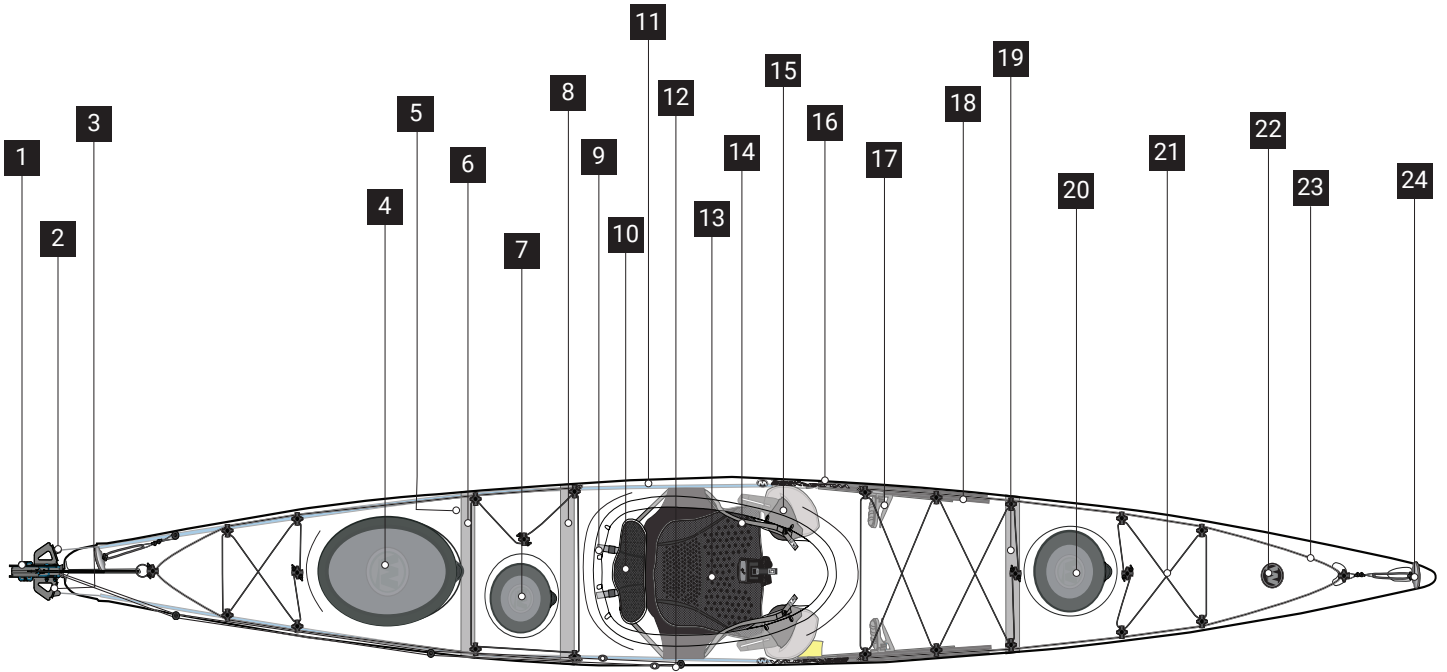

TSUNAMI 165

NOTE:

Be advised that not all models may include the specific parts listed above. For further inquiries or assistance, reach out to our customer service team at **1-888-669-6960** or via email at service@pelicansport.com

NOTE :

Veillez noter que tous les modèles pourraient ne pas inclure les pièces spécifiques énumérées ci-dessus. Pour plus d'informations ou pour obtenir de l'aide, contactez notre équipe du service à la clientèle au **1-888-669-6960** ou par e-mail à service@pelicansport.com