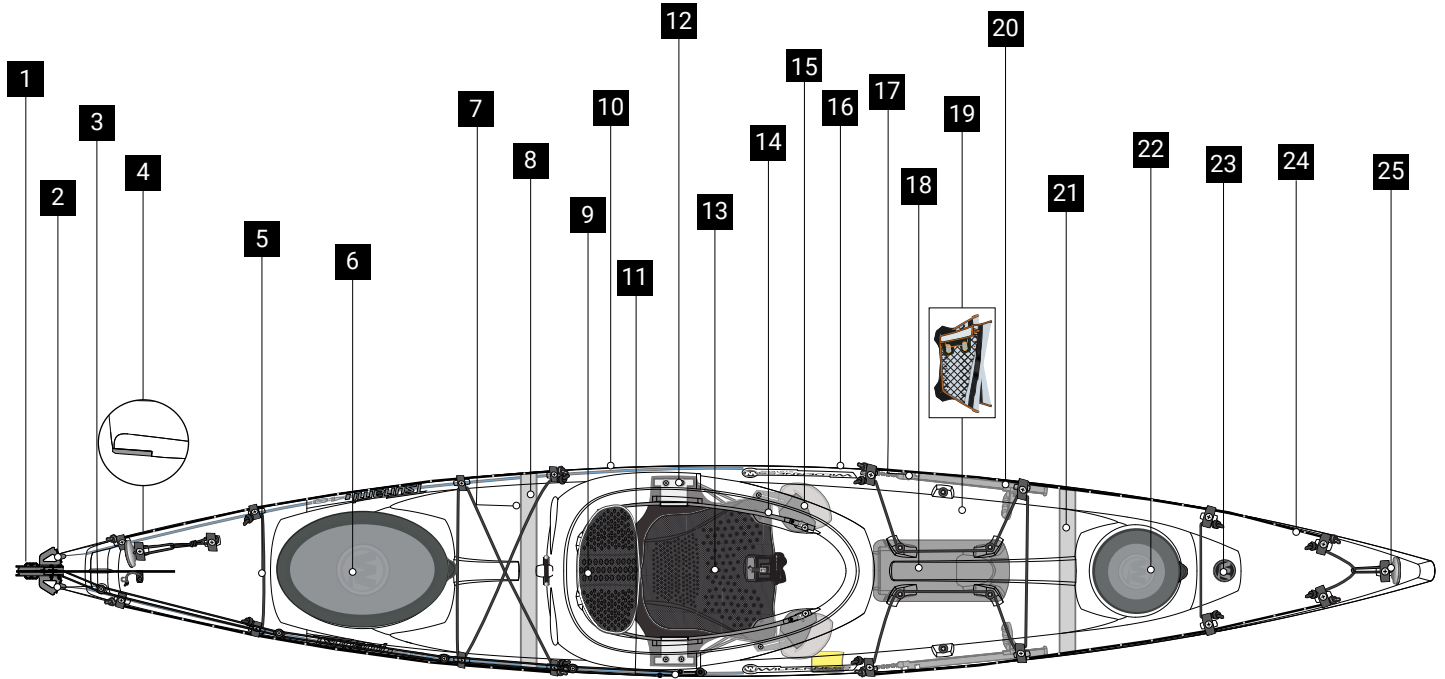

# TSUNAMI 140

**NOTE:**

Be advised that not all models may include the specific parts listed above. For further inquiries or assistance, reach out to our customer service team at **1-888-669-6960** or via email at [service@pelicansport.com](mailto:service@pelicansport.com)

## REPLACEMENT PARTS LIST / LISTE DES PIÈCES DE REMPLACEMENT

1	9800963	SHORT PIN LONG BLADE RUDDER
2	9800695	RUDDER CABLE SWIVEL KIT
3	9820065	RUDDER PIN RING 10PK
4	9800211	POLY SKID PLATE KIT
5	9801096	BUNGEE, 1/4" X 20' , CHARCOAL
6	9800092	WILDY OVAL HATCH W/TETHER
7	9810059	5.5OZ BULKHEAD SEALANT CLEAR KIT
8	9801172	TSUNAMI 140 STERN BULKHEAD
9	9800627	AIRPRO SEATBACK PAD
10	9810054	POLYTUBE 5/32" X 20'
11	9800016	TURTLE LIFT LINE ASSEMBLY
12	9801046	TSUNAMI SEAT MOUNTING KIT (2018-PRESENT)
13	9800626	AIRPRO SEAT BOTTOM PAD
14	9800636	P3AP TOURING SEATBACK STRAP
15	9800037	TOURING THIGHBRACE KIT W/O HARDWARE
16	9800966	SPECTRA RUDDER AND SKEG CORD 22'
17	9800327	ALUM FOOTBRACE EXTRUSION 2PK
18	9801134	TSUNAMI UNDER-DECK BOTTLE HOLDER ASSEMBLY
19	9801018	TSUNAMI MESH COVER, LEFT & RIGHT (2017 - CURRENT)
20	9800874	KEEPER XL FOOTPADS L&R
21	9801171	TSUNAMI 140 BOW BULKHEAD
22	9810097	10" WILDY ROUND HATCH
23	9800250	WILDY CHROME DOME DECAL 2PK
24	9810075	REFLECTIVE STATIC CORD - 20 FT.
25	9810110	SOFT TOUCH HANDLE 2PK