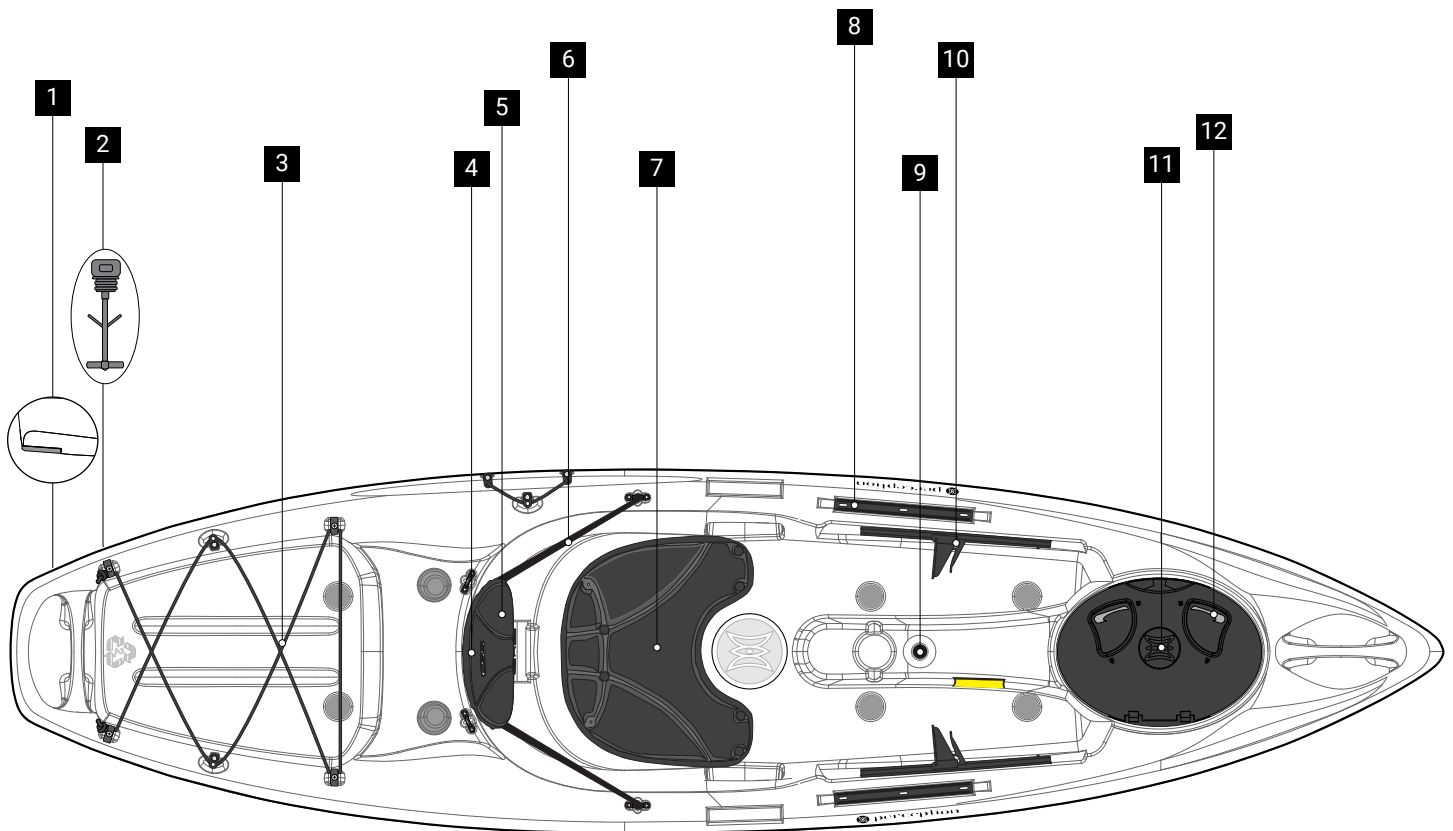

PESCADOR 12

NOTE:
Be advised that not all models may include the specific parts listed above. For further inquiries or assistance, reach out to our customer service team at **1-888-669-6960** or via email at **service@pelicansport.com**

NOTE :
Veillez noter que tous les modèles pourraient ne pas inclure les pièces spécifiques énumérées ci-dessus. Pour plus d'informations ou pour obtenir de l'aide, contactez notre équipe du service à la clientèle au **1-888-669-6960** ou par e-mail à **service@pelicansport.com**