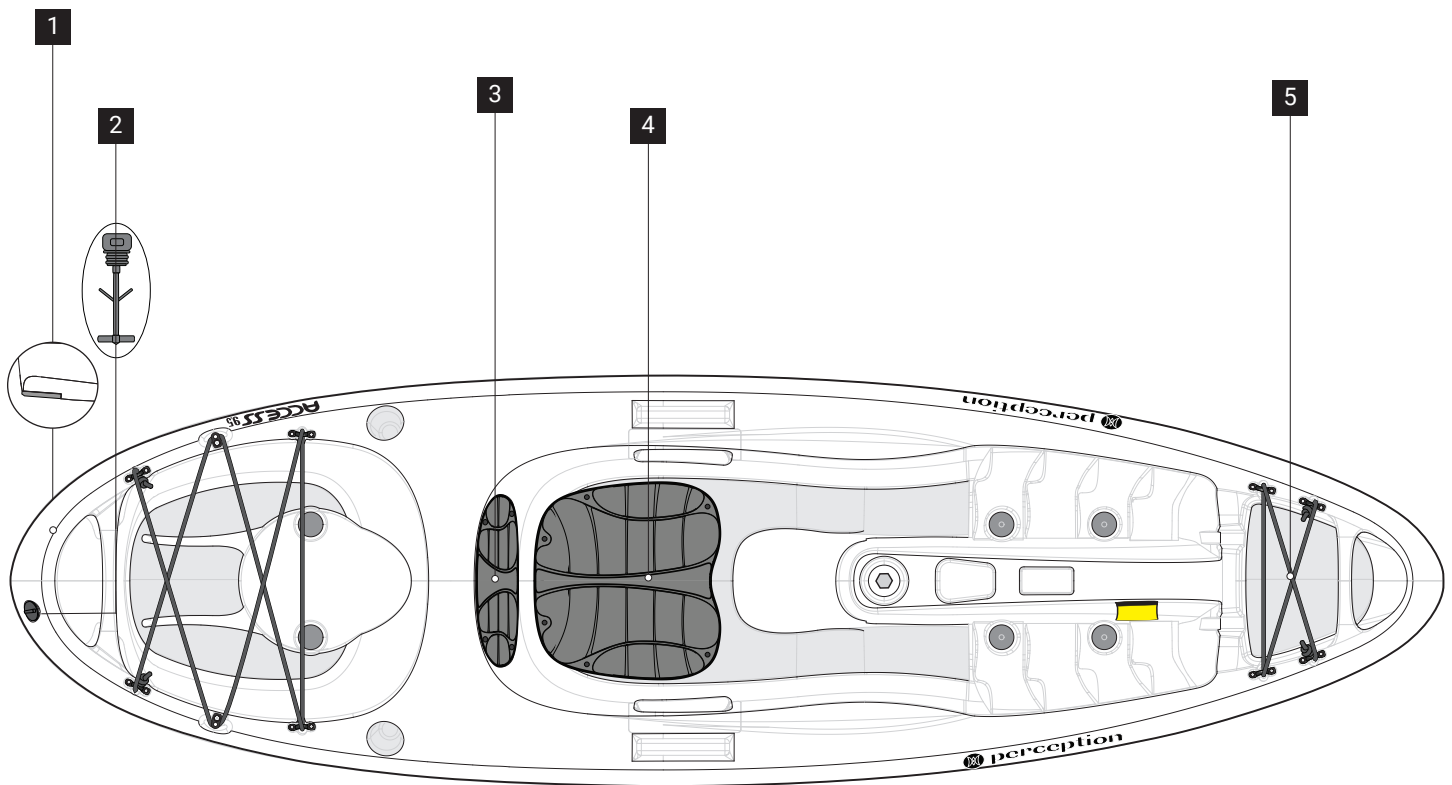

ACCESS 9.5

NOTE:

Be advised that not all models may include the specific parts listed above. For further inquiries or assistance, reach out to our customer service team at **1-888-669-6960** or via email at service@pelicansport.com

NOTE :

Veillez noter que tous les modèles pourraient ne pas inclure les pièces spécifiques énumérées ci-dessus. Pour plus d'informations ou pour obtenir de l'aide, contactez notre équipe du service à la clientèle au **1-888-669-6960** ou par e-mail à service@pelicansport.com