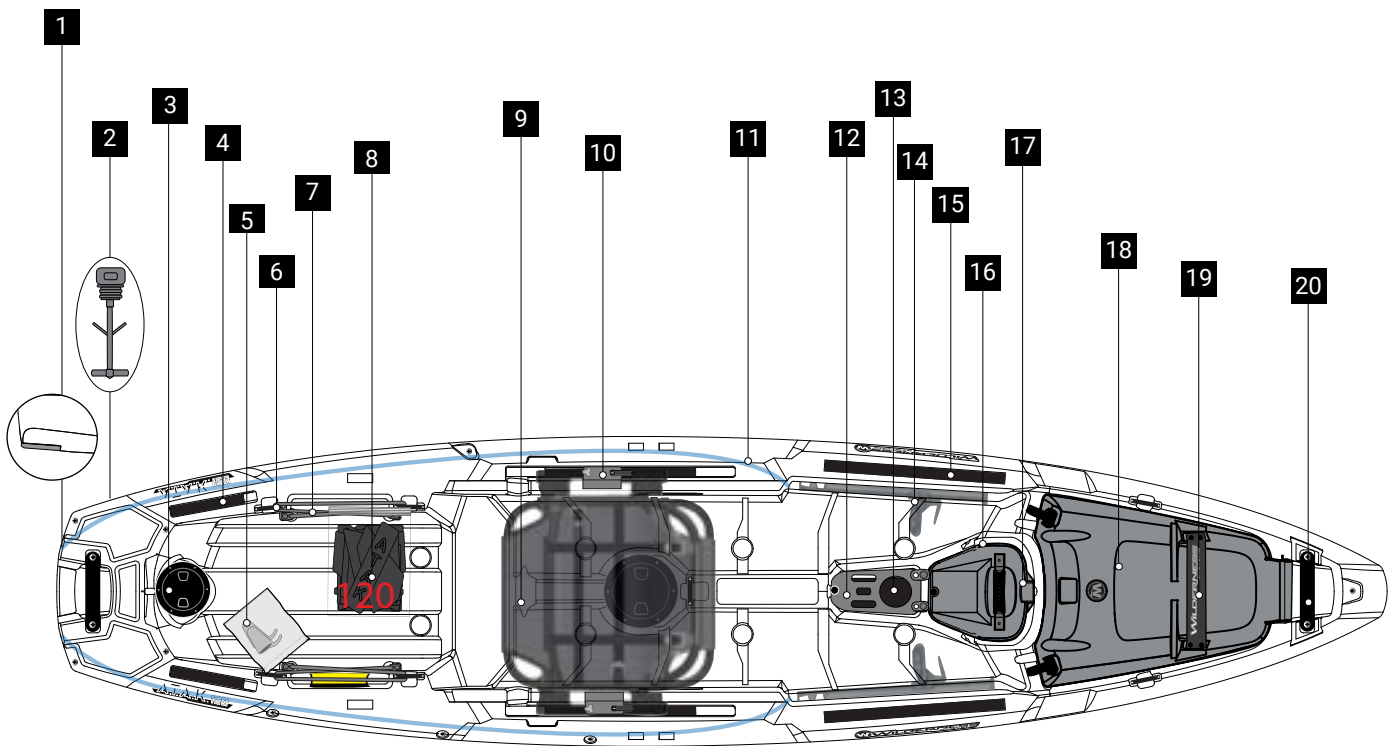

A.T.A.K 120

NOTE:
Be advised that not all models may include the specific parts listed above. For further inquiries or assistance, reach out to our customer service team at **1-888-669-6960** or via email at service@pelicansport.com

NOTE :
Veuillez noter que tous les modèles pourraient ne pas inclure les pièces spécifiques énumérées ci-dessus. Pour plus d'informations ou pour obtenir de l'aide, contactez notre équipe du service à la clientèle au **1-888-669-6960** ou par e-mail à service@pelicansport.com