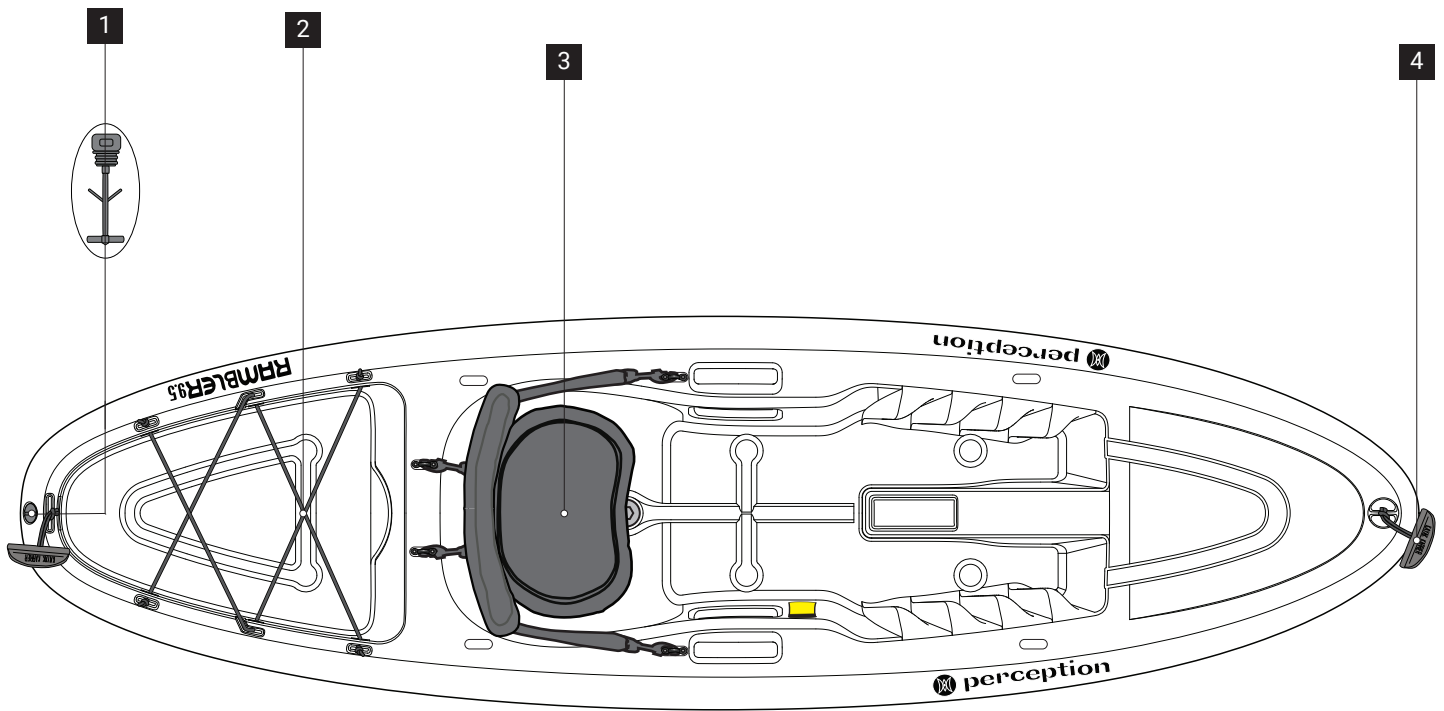

RAMBLER 9.5

NOTE:
Be advised that not all models may include the specific parts listed above. For further inquiries or assistance, reach out to our customer service team at **1-888-669-6960** or via email at service@pelicansport.com

REPLACEMENT PARTS LIST / LISTE DES PIÈCES DE REMPLACEMENT

1	9800368	DRAINPLUG 5PK
2	9800266	BUNGEE CORD - BLACK - 1/4 IN. X 20 FT.
3	8023777	STANDARD SIT-ON-TOP SEAT
4	9800026	TOGGLE HANDLE KIT - ONE PAIR