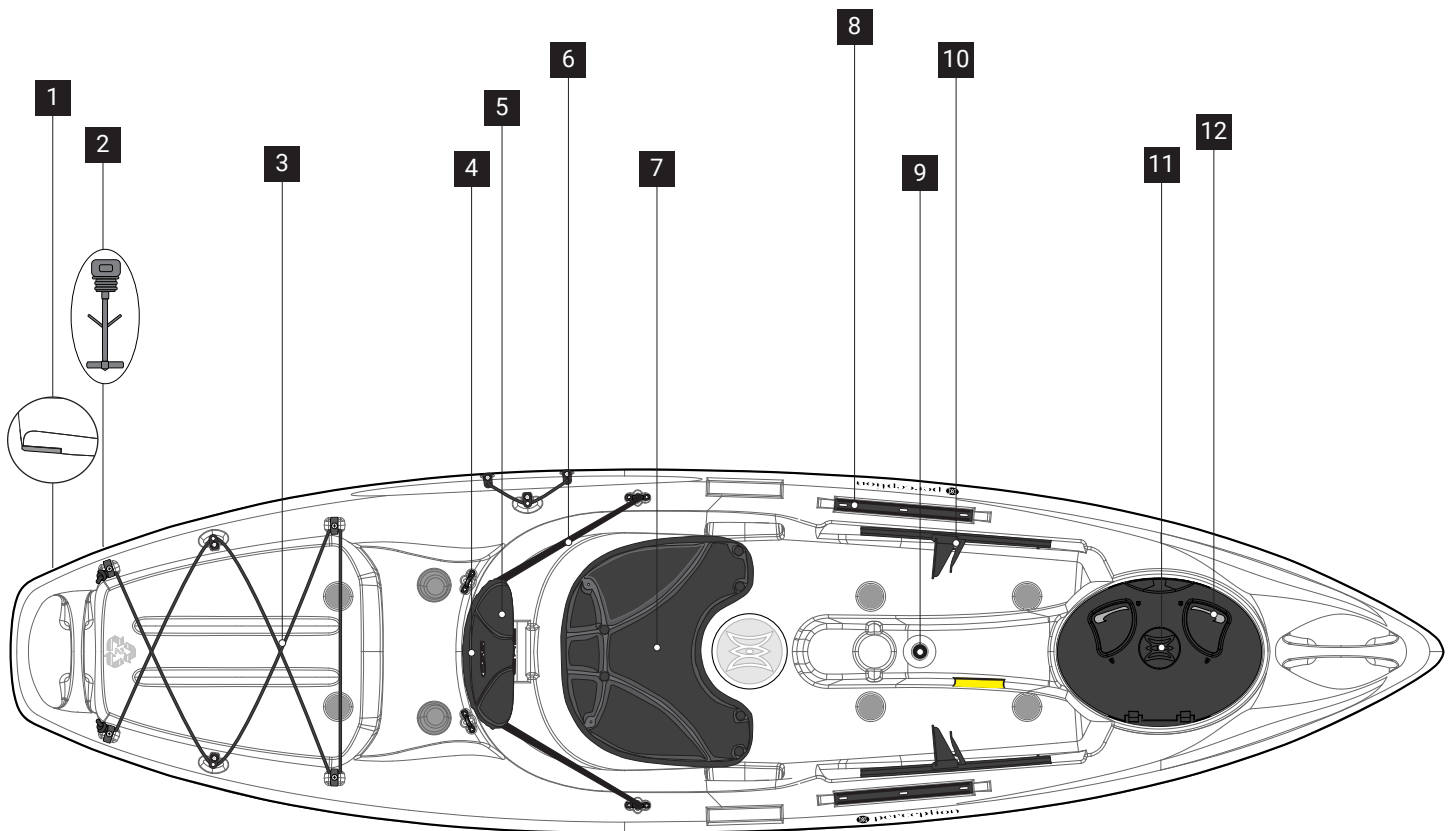

PESCADOR 12

NOTE:
Be advised that not all models may include the specific parts listed above. For further inquiries or assistance, reach out to our customer service team at **1-888-669-6960** or via email at **service@pelicansport.com**

NOTE :
Veillez noter que tous les modèles pourraient ne pas inclure les pièces spécifiques énumérées ci-dessus. Pour plus d'informations ou pour obtenir de l'aide, contactez notre équipe du service à la clientèle au **1-888-669-6960** ou par e-mail à **service@pelicansport.com**