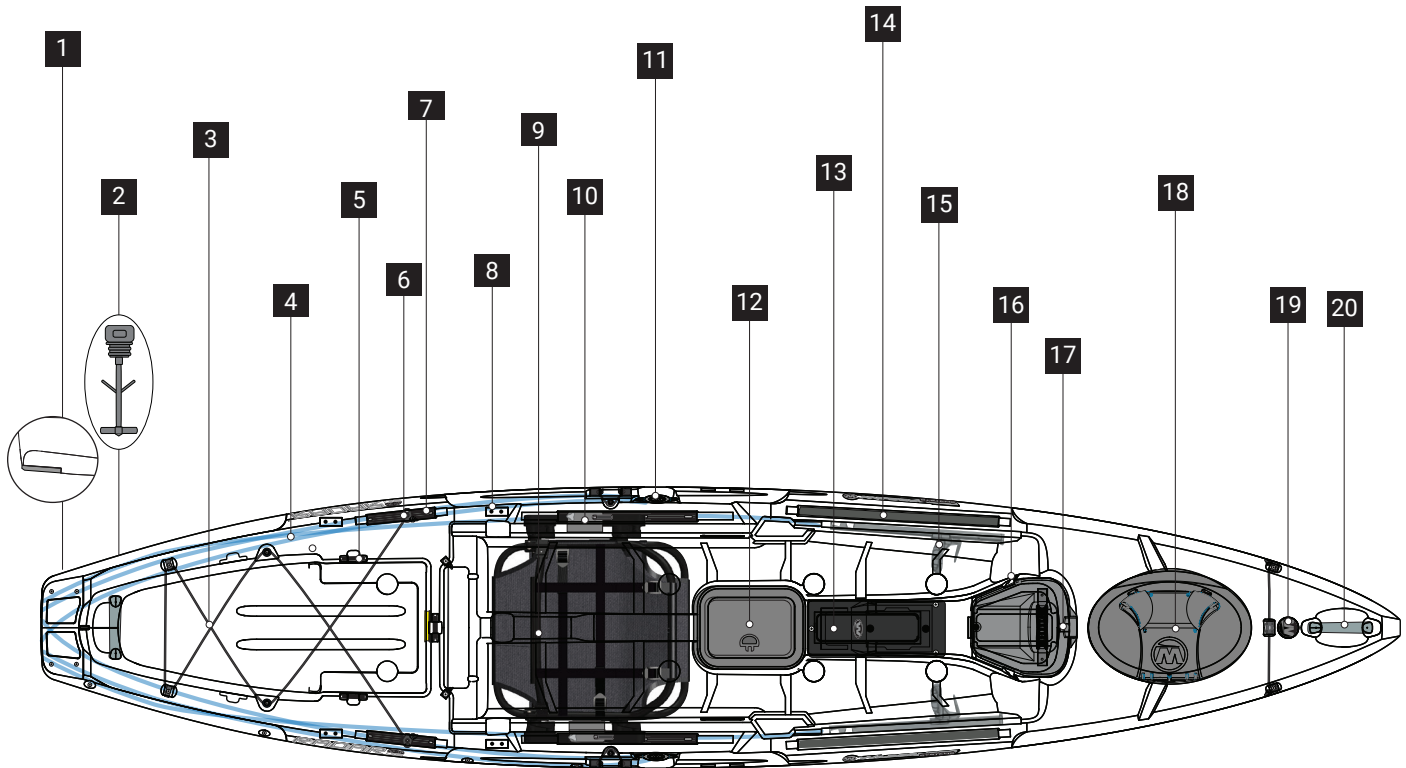

RADAR 115 & 135

NOTE:
Be advised that not all models may include the specific parts listed above. For further inquiries or assistance, reach out to our customer service team at **1-888-669-6960** or via email at service@pelicansport.com

REPLACEMENT PARTS LIST / LISTE DES PIÈCES DE REMPLACEMENT

1	9800211	POLY SKID PLATE KIT
2	9800368	DRAINPLUG 5PK
3	9801096	BUNGEE, 1/4" X 20' , CHARCOAL
4	9810054	POLYTUBE 5/32" X 20'
5	9800441	2PK-SECURITY BAR, BLK, 75MM
6	9800429	SLIDETRAX MOLDED FITTING 2PK
	9800430	SLIDETRAX BRASS PLATES 5 PK
	9800413	HEX HEAD SCREWS 5 PK
7	9800663	SLIDETRAX RAIL, 8"
8	9800862	SCREW BOSS PLUG 5PK
9	9800915	SEAT, AIRPRO-MAX
10	9800873	SLIDETRAX SEAT HARDWARE
11	9800972	WILDY STEERING CONTROL COVER W/HARDWARE
12	9800971	SMALL RECTANGLE HATCH W/HARDWARE
13	9800973	RADAR CENTER CONSOLE ASSEMBLY W/HARDWARE
14	9800375	SLIDETRAX RAIL, 12"
15	9800858	KEEPERS XL FOOTBRACE KIT 1/4/20
16	9800987	FLEX POD CAM LOCKS 2PK W/O HARDWARE
17	8070014	FLEX POD ASSEMBLY
18	9800795	ROUND ORBIX HATCH W/HARDWARE (RADAR 115)
	9800796	OVAL ORBIX HATCH W/HARDWARE (RADAR 135)
19	9800250	WILDY CHROME DOME DECAL - 2 PACK
20	9800844	ARCH HANDLE 2PK