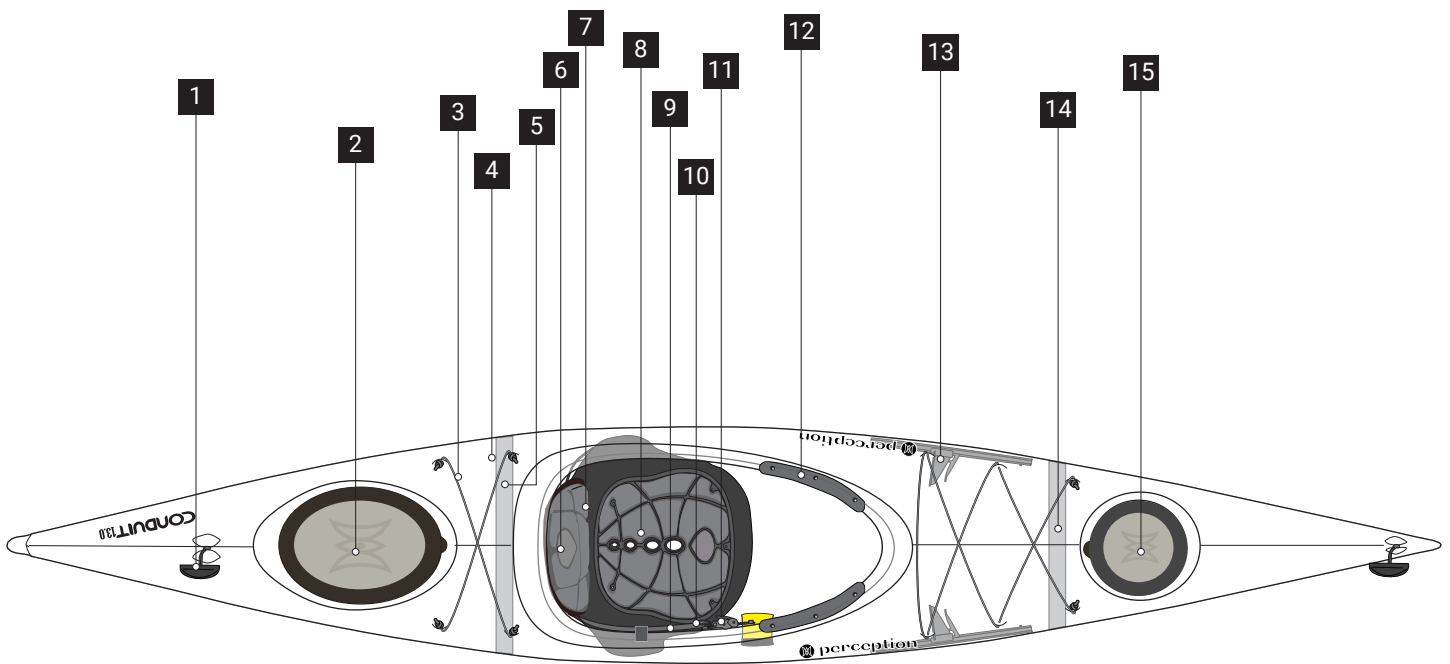

CONDUIT 13.0

NOTE:

Be advised that not all models may include the specific parts listed above. For further inquiries or assistance, reach out to our customer service team at **1-888-669-6960** or via email at service@pelicansport.com

NOTE :

Veillez noter que tous les modèles pourraient ne pas inclure les pièces spécifiques énumérées ci-dessus. Pour plus d'informations ou pour obtenir de l'aide, contactez notre équipe du service à la clientèle au **1-888-669-6960** ou par e-mail à service@pelicansport.com