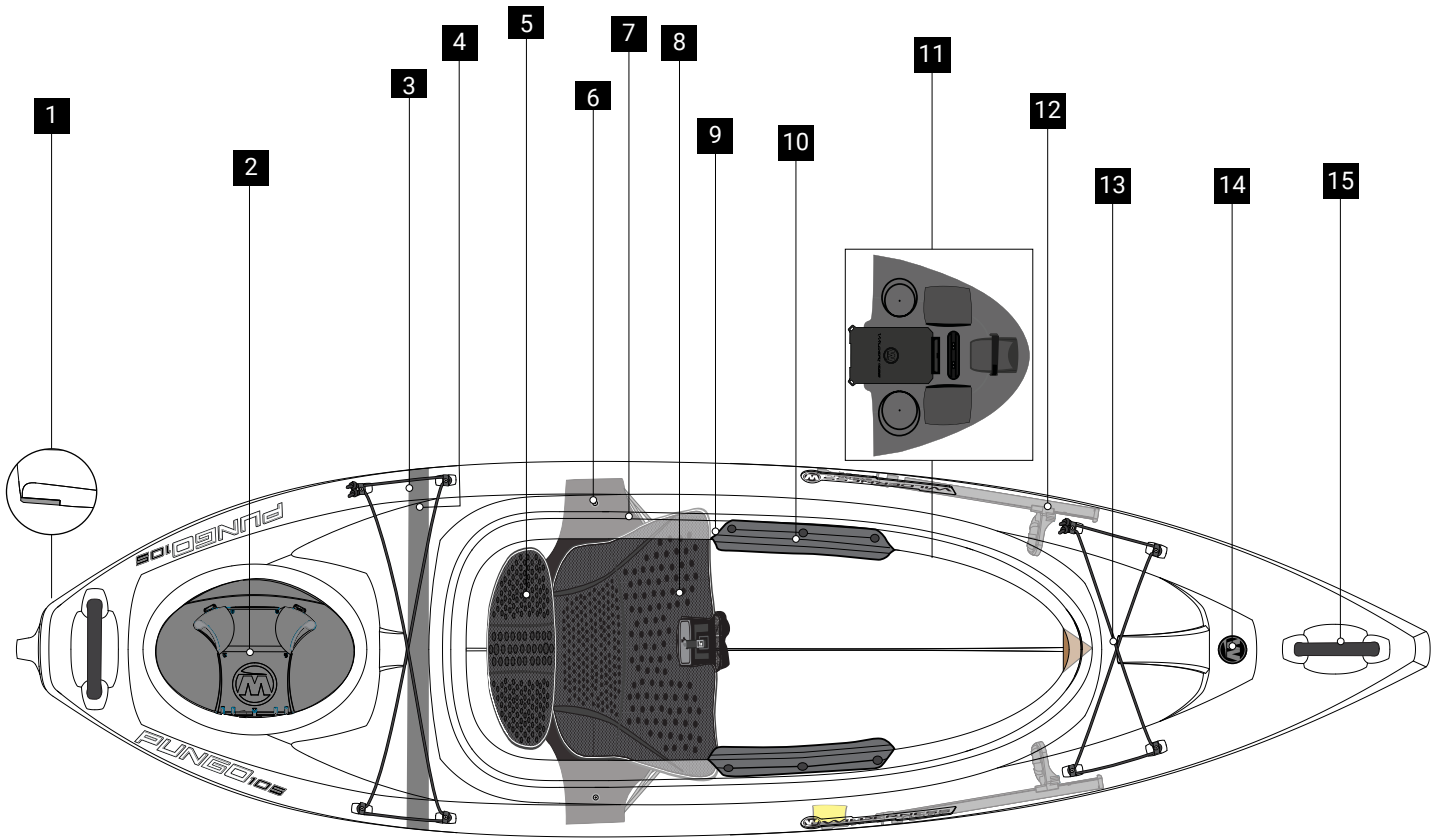

# PUNGO 105

**NOTE:**

Be advised that not all models may include the specific parts listed above. For further inquiries or assistance, reach out to our customer service team at **1-888-669-6960** or via email at **service@pelicansport.com**

## REPLACEMENT PARTS LIST / LISTE DES PIÈCES DE REMPLACEMENT

1	9800211	POLY SKID PLATE KIT
2	9800796	OVAL ORBIX HATCH W/HARDWARE
3	9810059	5.5OZ BULKHEAD SEALANT CLEAR KIT
4	9801161	PUNGO 105 STERN BULKHEAD
5	9800627	AIRPRO SEATBACK PAD
6	9801048	SEAT MOUNT HARDWARE
7	9801128	PUNGO 105 RAW SEAT BLANK
8	9800626	AIRPRO SEAT BOTTOM PAD
9	9800632	P3AP STRAP-PUNGO/ASPIRE
10	9800216	KNEE PAD KIT GREY
11	9801076	PUNGO DASHBOARD W/DRY STORAGE BOX (GEN 2)
12	8023792	SLIDELock XL FOOTBRACE KIT
13	9801096	BUNGEE, 1/4" X 20' , CHARCOAL
14	9800250	WILDY CHROME DOME DECAL - 2 PACK
15	9800844	ARCH HANDLE 2PK