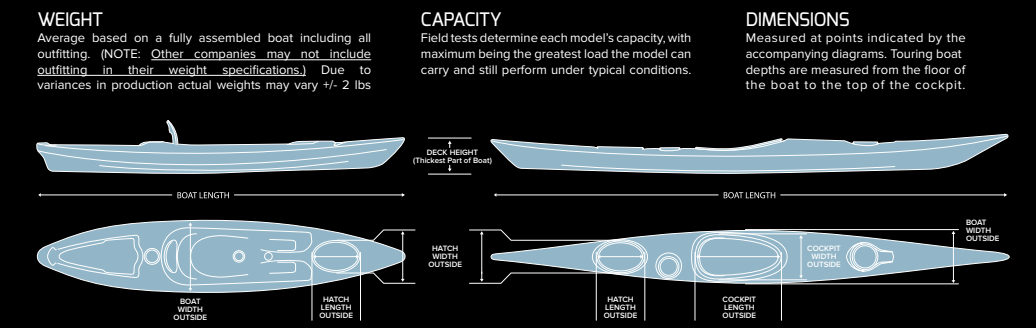

SPECIFICATIONS

Variations in color are not covered by warranty. Specifications and features are subject to change.

ROTO-MOLDED COLORS:

ULTRALITE COLORS:

* Boat models come standard with rudder.