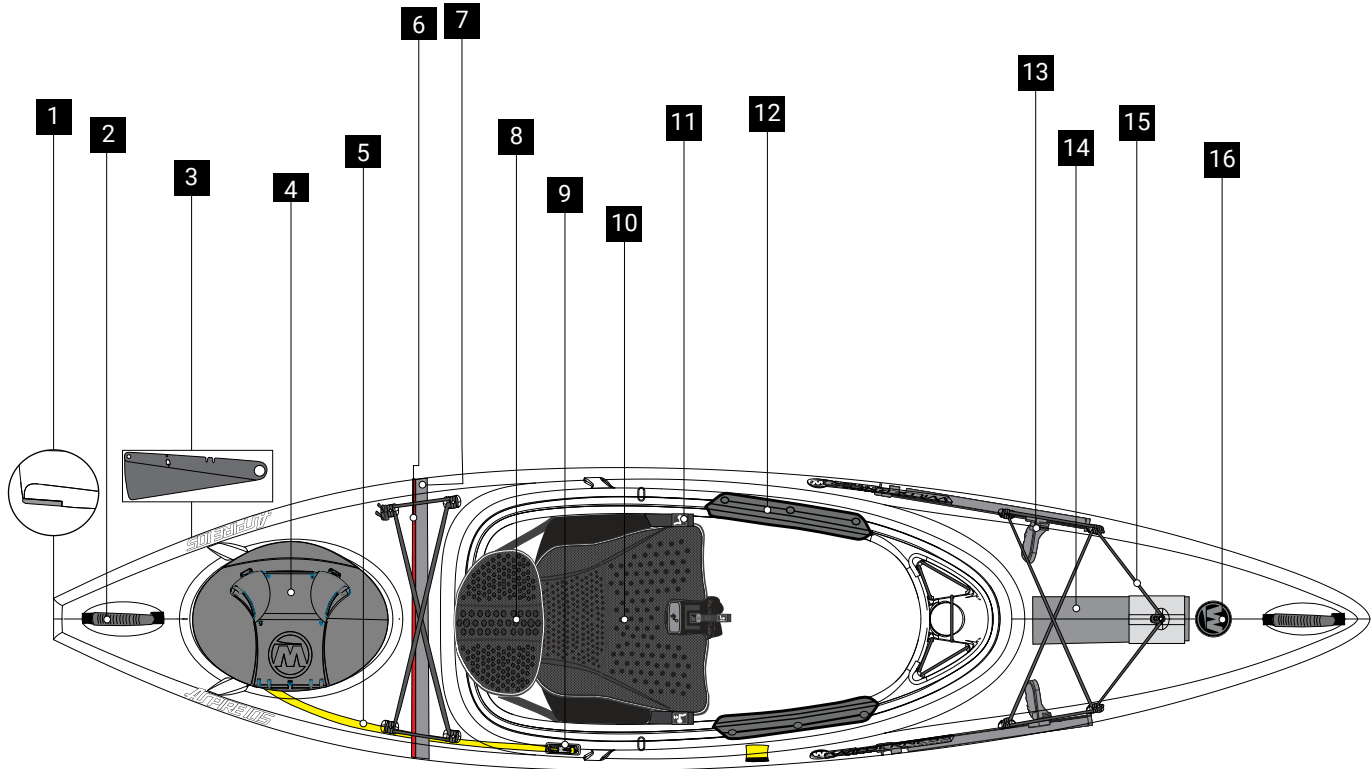

ASPIRE 105

NOTE:

Be advised that not all models may include the specific parts listed above. For further inquiries or assistance, reach out to our customer service team at **1-888-669-6960** or via email at service@pelicansport.com

REPLACEMENT PARTS LIST / LISTE DES PIÈCES DE REMPLACEMENT

1	9800211	POLY SKID PLATE KIT
2	9800247	COMFORT CARRY HANDLE 2PK
3	9800371	PREMIUM SKEG BLADE
4	9800796	OVAL ORBIX HATCH W/HARDWARE
5	9800374	SKEG POLYTUBE KIT - 6FT
6	9810059	5.5OZ BULKHEAD SEALANT CLEAR KIT
7	9800872	BULKHEAD,ASPIRE 105 STRN
8	9800627	AIRPRO SEATBACK PAD
9	9800366	SKEG CLEAT 5PK
10	9800626	AIRPRO SEAT BOTTOM PAD
11	9800632	P3AP STRAP-PUNGO/ASPIRE
12	9800216	KNEE PAD KIT GREY
13	8023792	SLIDELOCK XL FOOTBRACE KIT
14	9800870	BOW VERTICAL WALL W/CLIP
15	9801096	BUNGEE, 1/4" X 20' , CHARCOAL
16	9800250	WILDY CHROME DOME DECAL - 2 PACK