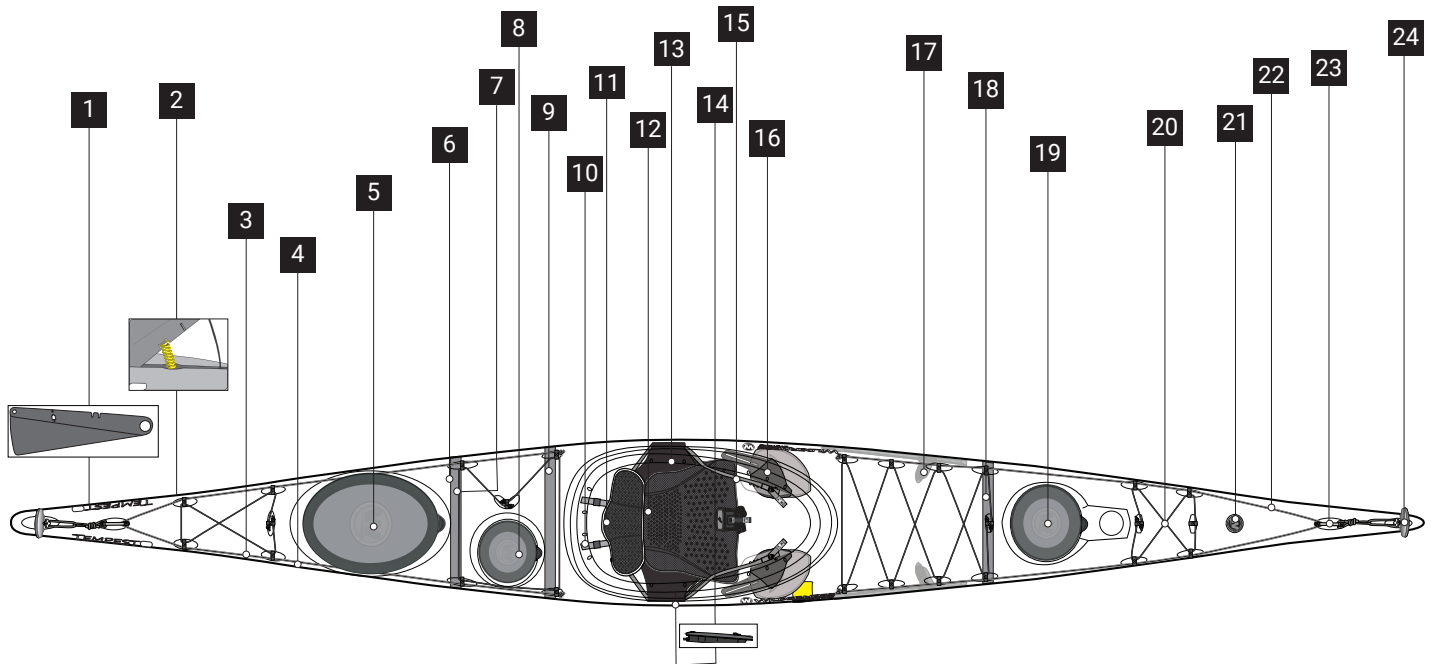

# TEMPEST 165

**NOTE:**

Be advised that not all models may include the specific parts listed above. For further inquiries or assistance, reach out to our customer service team at **1-888-669-6960** or via email at **service@pelicansport.com**

## REPLACEMENT PARTS LIST / LISTE DES PIÈCES DE REMPLACEMENT

1	9800371	PREMIUM SKEG BLADE
2	9801041	SKEG SPRING 4.0" X 0.828"
3	9800374	SKEG POLYTUBE KIT - 6FT
4	9800966	SPECTRA RUUDER AND SKEG CORD 22'
5	9800092	WILDY OVAL HATCH W/TETHER
6	9810059	5.5OZ BULKHEAD SEALANT CLEAR KIT
7	9800387	TEMPEST 165 STERN BULKHEAD
8	9810096	WILDY ROUND 8" HATCH W/TETHER
9	9800386	TEMPEST 165 MID BULKHEAD
10	9800469	STRAP, BACKBAND 6" 2PK
11	9800648	P3AP TOURING BACKBAND GREY
12	9800626	AIRPRO SEAT BOTTOM PAD
13	9800625	P3AP HIP PAD SET
14	9801139	SKEG CONTROL BOX ASSEMBLY
15	9800636	P3AP TOURING SEATBACK STRAP
16	9800037	TOURING THIGHBRACE KIT W/O HARDWARE
17	8023792	SLIDELOCK XL FOOTBRACE KIT
18	9800385	TEMPEST 165 BOW BULKHEAD
19	9810097	10" WILDY ROUND HATCH
20	9801096	BUNGEE, 1/4" X 20' , CHARCOAL
21	9800250	WILDY CHROME DOME DECAL 2PK
22	9810075	REFLECTIVE STATIC CORD - 20 FT.
23	9800442	STAINLESS SECURITY BARS 2PK
24	9810110	SOFT TOUCH HANDLE 2PK