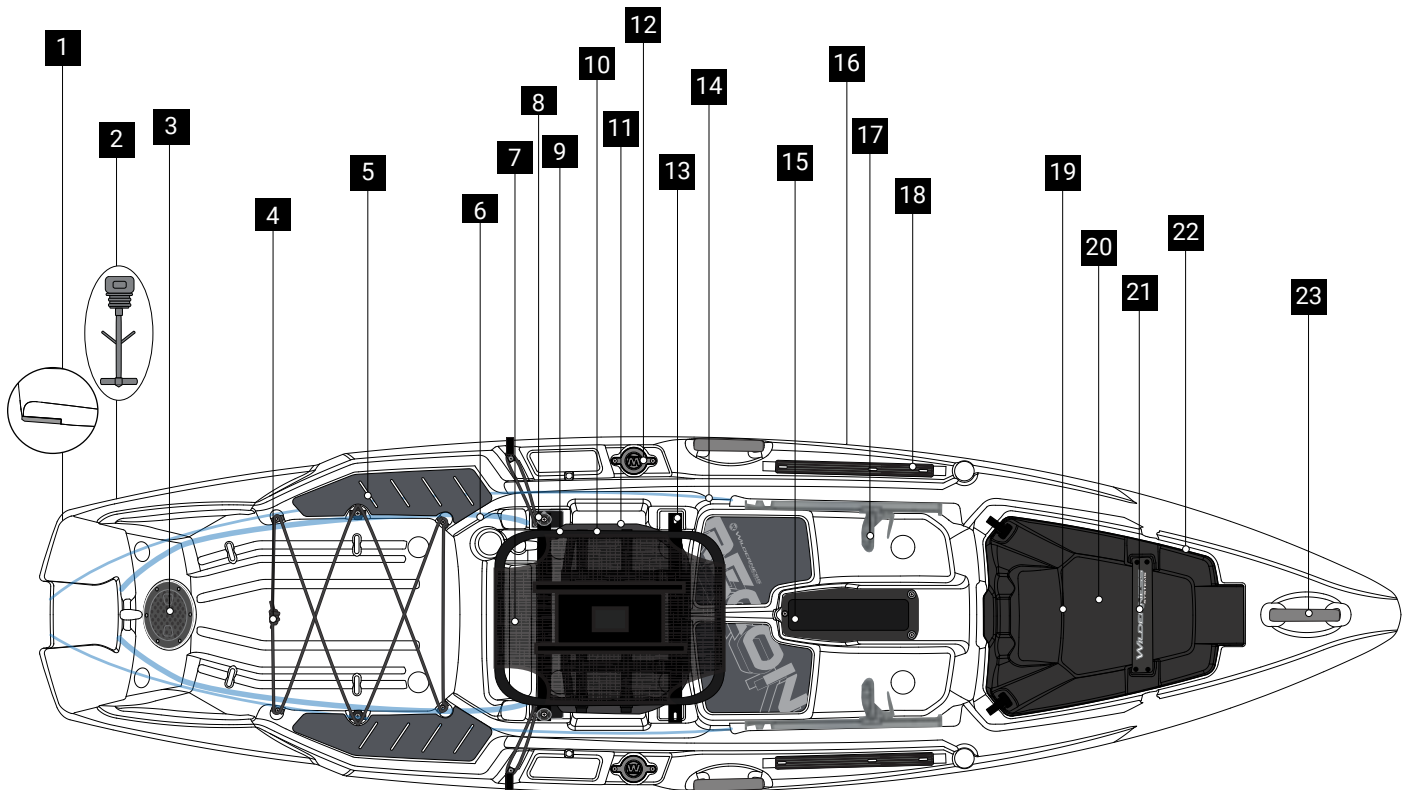

RECON 120

NOTE:

Be advised that not all models may include the specific parts listed above. For further inquiries or assistance, reach out to our customer service team at **1-888-669-6960** or via email at service@pelicansport.com

NOTE :

Veillez noter que tous les modèles pourraient ne pas inclure les pièces spécifiques énumérées ci-dessus. Pour plus d'informations ou pour obtenir de l'aide, contactez notre équipe du service à la clientèle au **1-888-669-6960** ou par e-mail à service@pelicansport.com