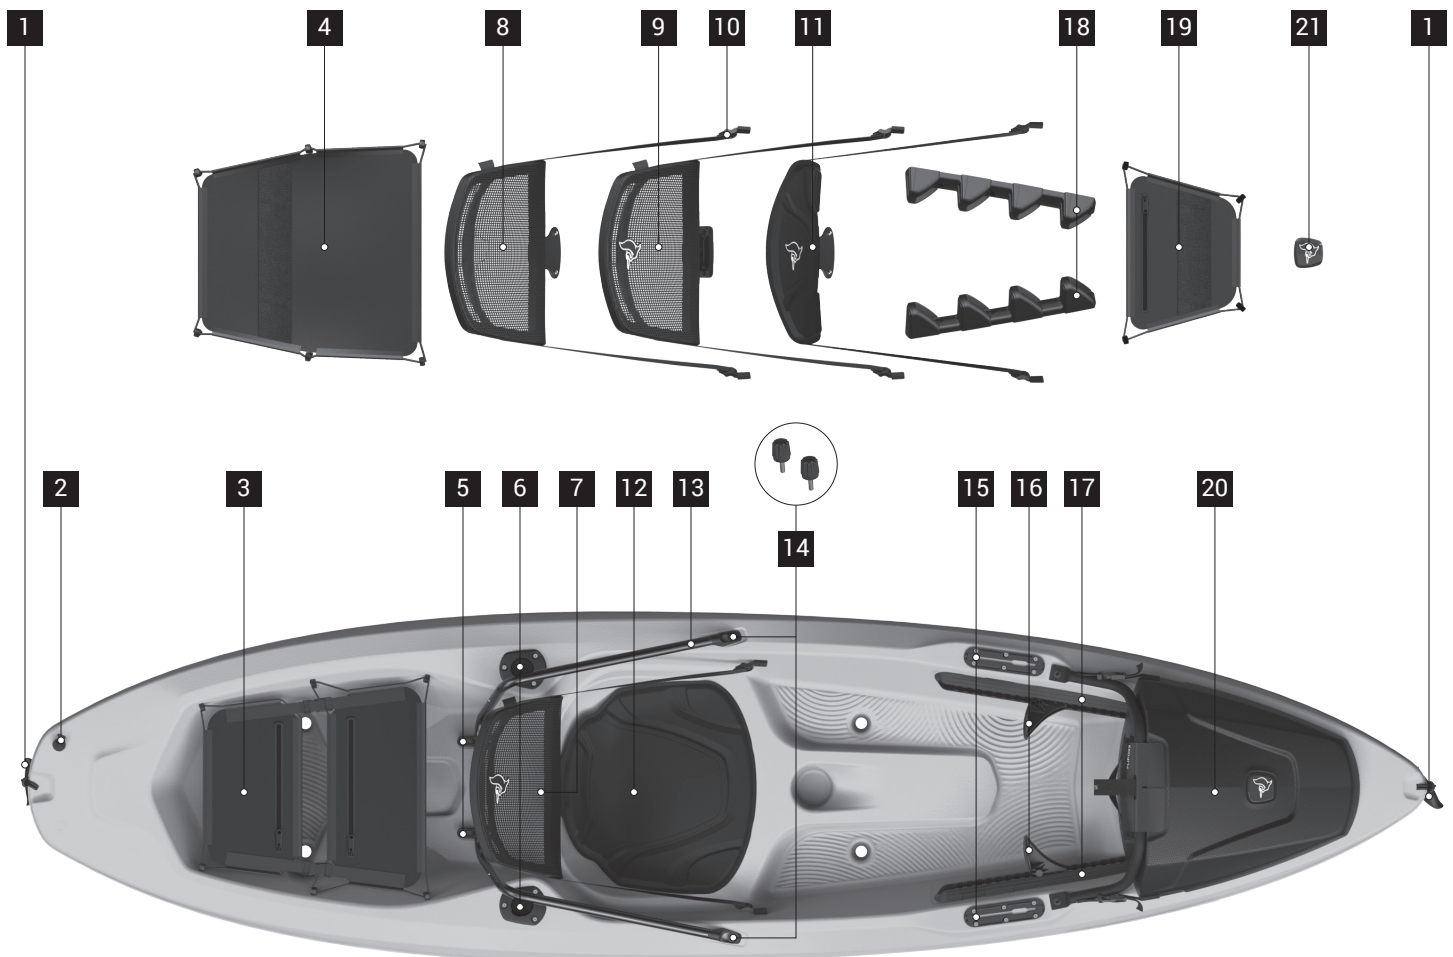

10 ft (3.05 m) SIT-ON-TOP KAYAKS

KAYAKS À COCKPIT OUVERT DE 3,05 m (10 pi)

NOTE:
Not all models are equipped with the parts listed above.
 All accessories are branded Pelican and designed to fit perfectly on your Pelican kayak. For any additional information contact customer service at 1 888 669-6960 or write to us at support@confluenceoutdoor.com.