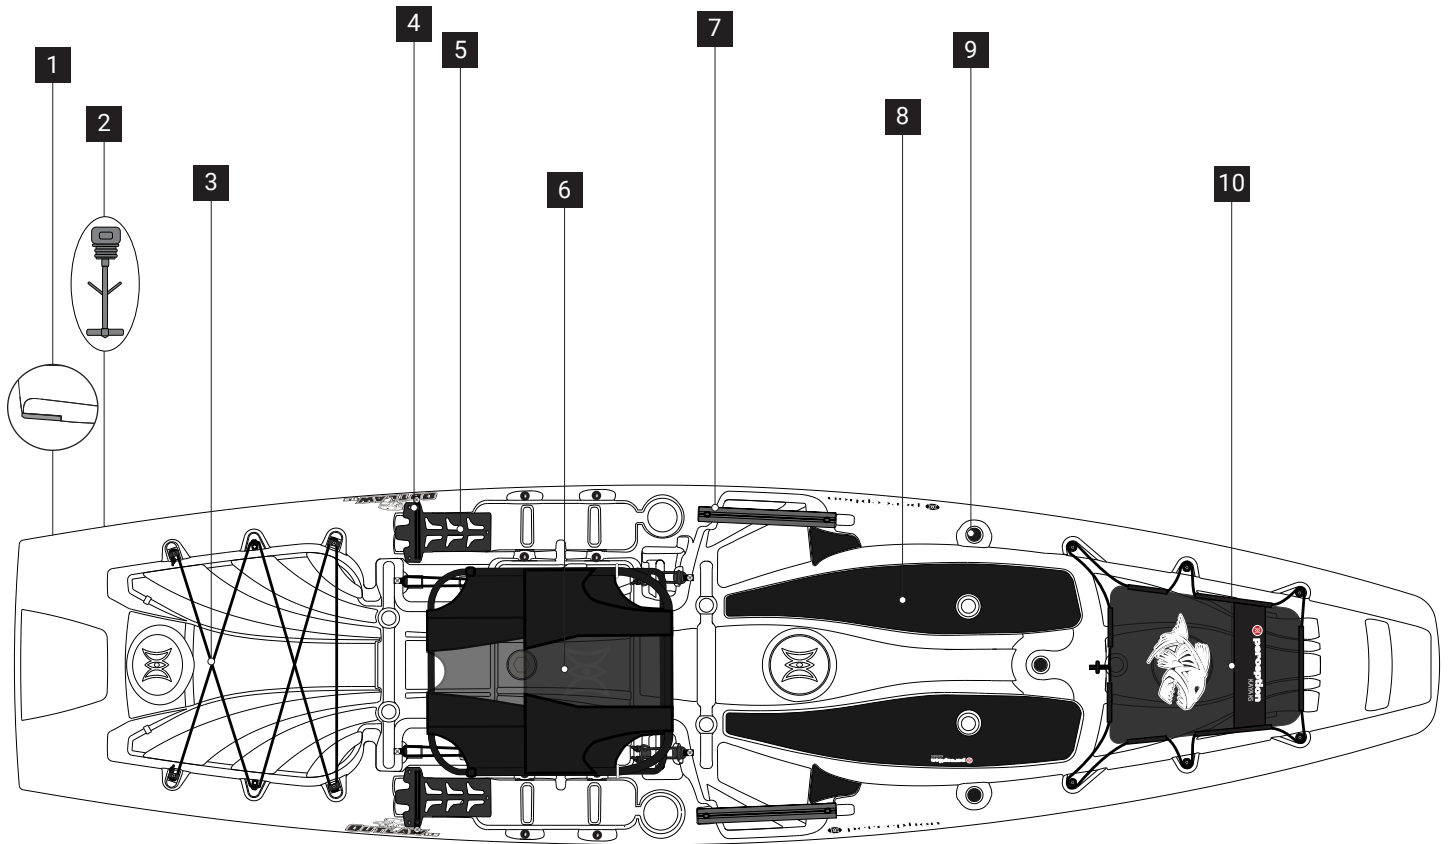

OUTLAW

NOTE:
Be advised that not all models may include the specific parts listed above. For further inquiries or assistance, reach out to our customer service team at **1-888-669-6960** or via email at **service@pelicansport.com**

NOTE :
Veillez noter que tous les modèles pourraient ne pas inclure les pièces spécifiques énumérées ci-dessus. Pour plus d'informations ou pour obtenir de l'aide, contactez notre équipe du service à la clientèle au **1-888-669-6960** ou par e-mail à **service@pelicansport.com**