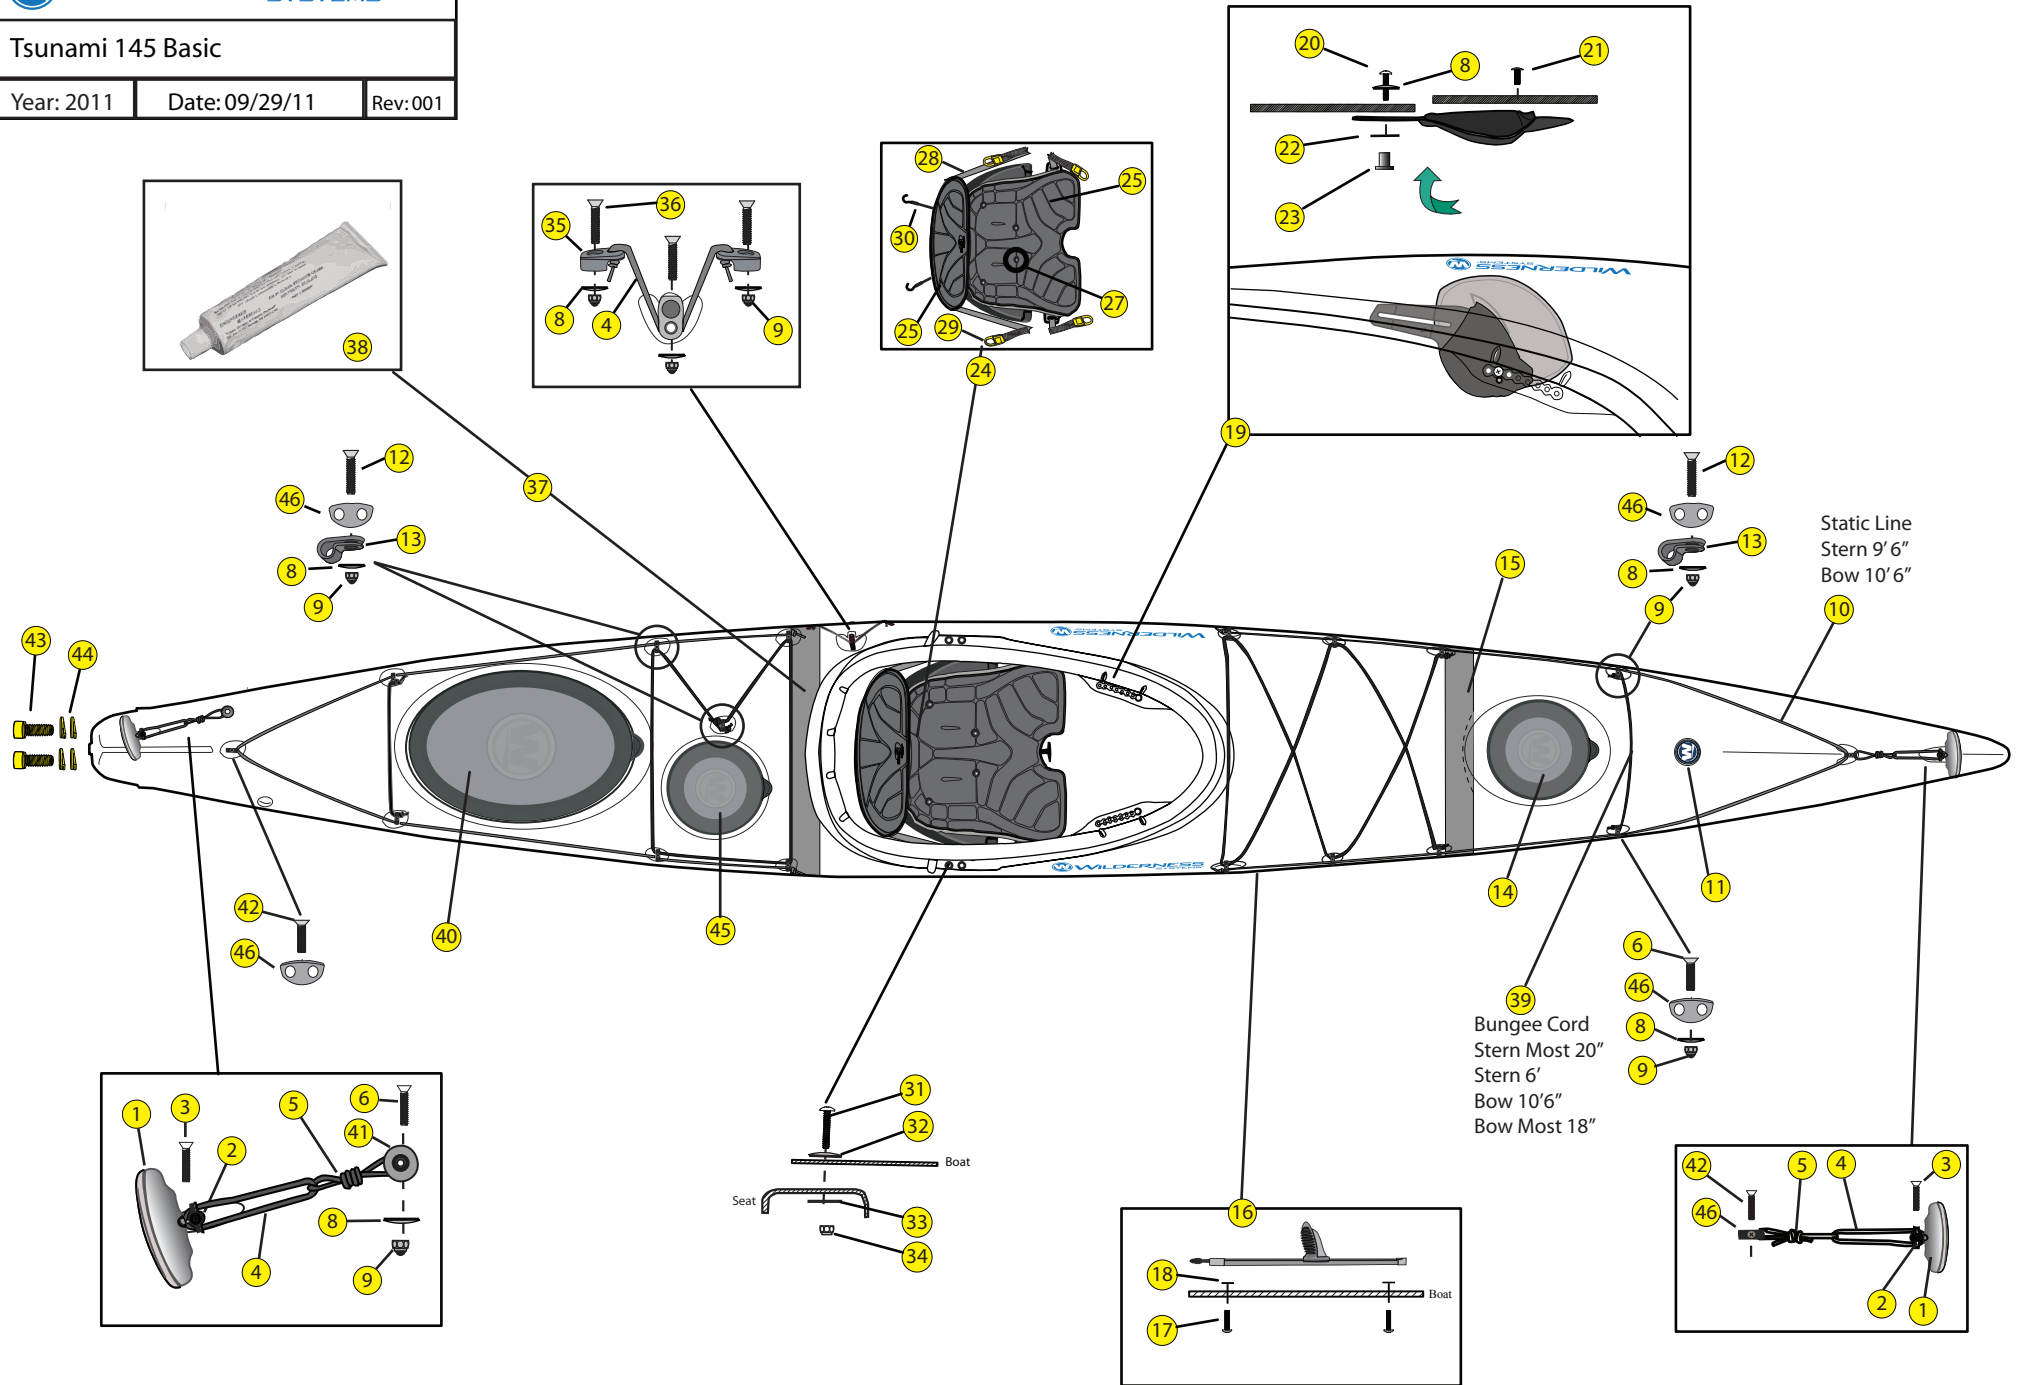

Tsunami 145 Basic

Year: 2011 | Date: 09/29/11 | Rev: 001

Static Line
Stern 9' 6"
Bow 10' 6"

Bungee Cord
Stern Most 20"
Stern 6"
Bow 10' 6"
Bow Most 18"

Seat

Boat

Boat