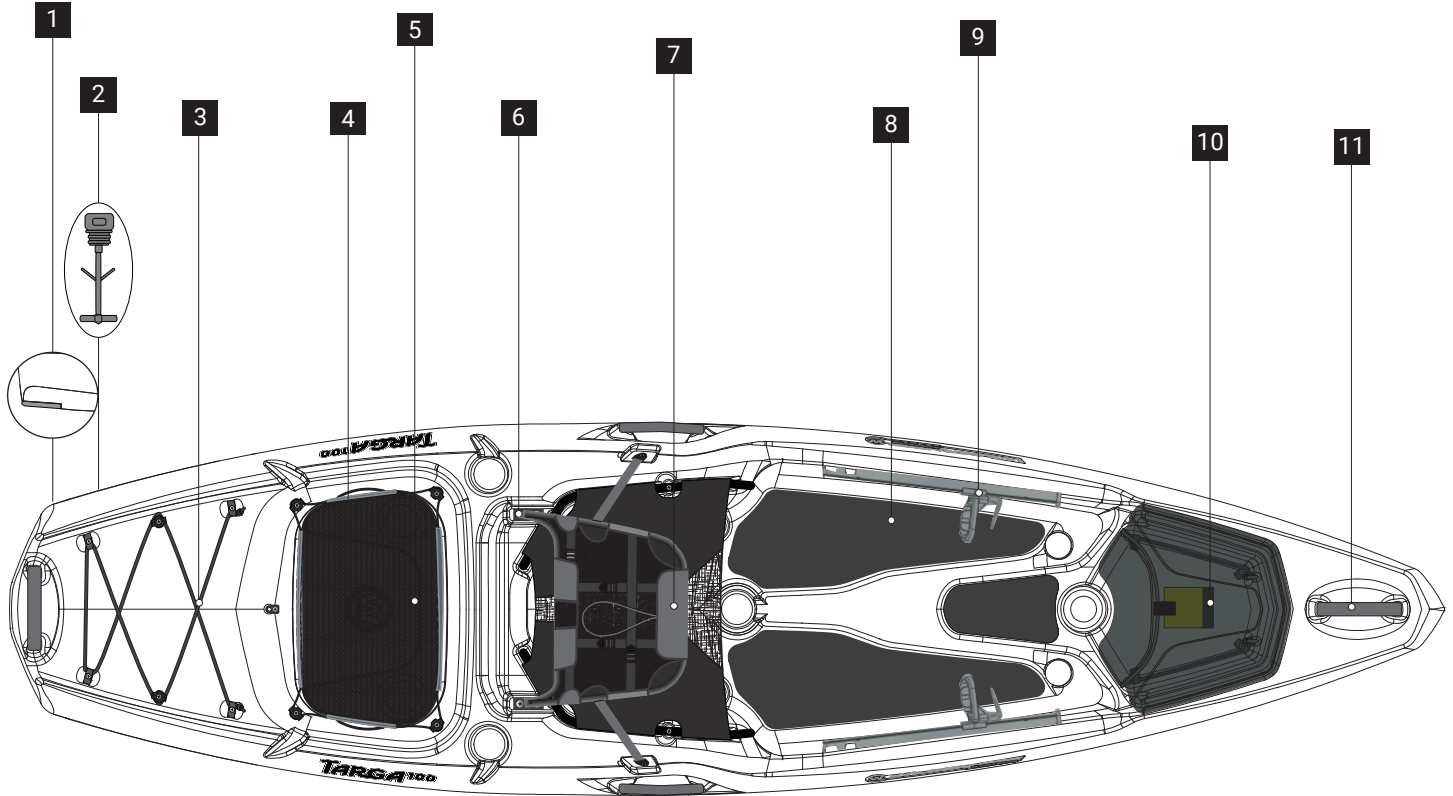

# TARGA 100

**NOTE:**  
Be advised that not all models may include the specific parts listed above. For further inquiries or assistance, reach out to our customer service team at **1-888-669-6960** or via email at [service@pelicansport.com](mailto:service@pelicansport.com)